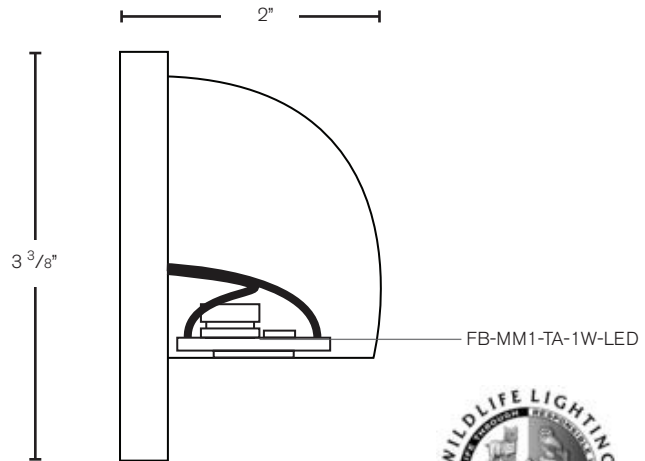

Electrical: Available in 9-15V

Labels: ETL Standard Wet Label
C-ETL

Surface Mount

DESCRIPTION

Model#: SPJ18-03-TF
Material: Solid Brass
Engine: FB-MM1-TA-1W-LED
Color Temp: Amber
Electrical: 9-15V

Turtle Friendly