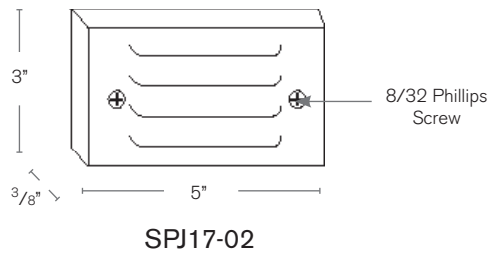

Electrical: Available in 9-15V or 120V

Labels: ETL Standard Wet Label
C-ETL

Model: **SPJ17-02**
Finish: Matte Bronze

Step Light Recessed

DESCRIPTION

- Model#:** SPJ17-02
- Mounting:** Recessed
- Engine:** FB-2WREC-TA-2-B-2700K
- Color Temp:** 2700k
- Electrical:** 9-15V, 120V
- Lumens:** 125
- LED:** Nichia

Wet Listed

ORDERING INFORMATION

Model#	Finishes	Wattage	Lumens	Color Temp.	Electrical
SPJ17-02	MBR	2W	125	2700K	9-15V

V = Verde	GM = Gun Metal	2W	125	2700K	9-15V
M = Moss	B = Black			4000K	120V
AG = Aged Brass	R = Rusty			6500K	
MBR = Matte Bronze	PVDP = PVD Polished				
SN = Satin Nickel	PVDS = PVD Satin				