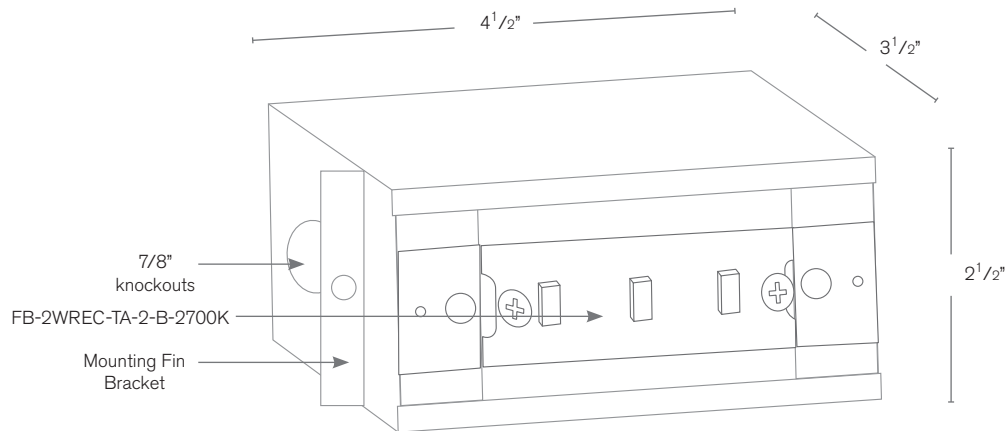

Electrical: Available in 9-15V or 120V

Labels: ETL Standard Wet Label
C-ETL

Model: **SPJ17-02**
Finish: Matte Bronze

Step Light Recessed

DESCRIPTION

- Model#:** SPJ17-02
- Mounting:** Recessed
- Engine:** FB-2WREC-TA-2-B-2700K
- Color Temp:** 2700k
- Electrical:** 9-15V, 120V
- Lumens:** 125
- LED:** Nichia