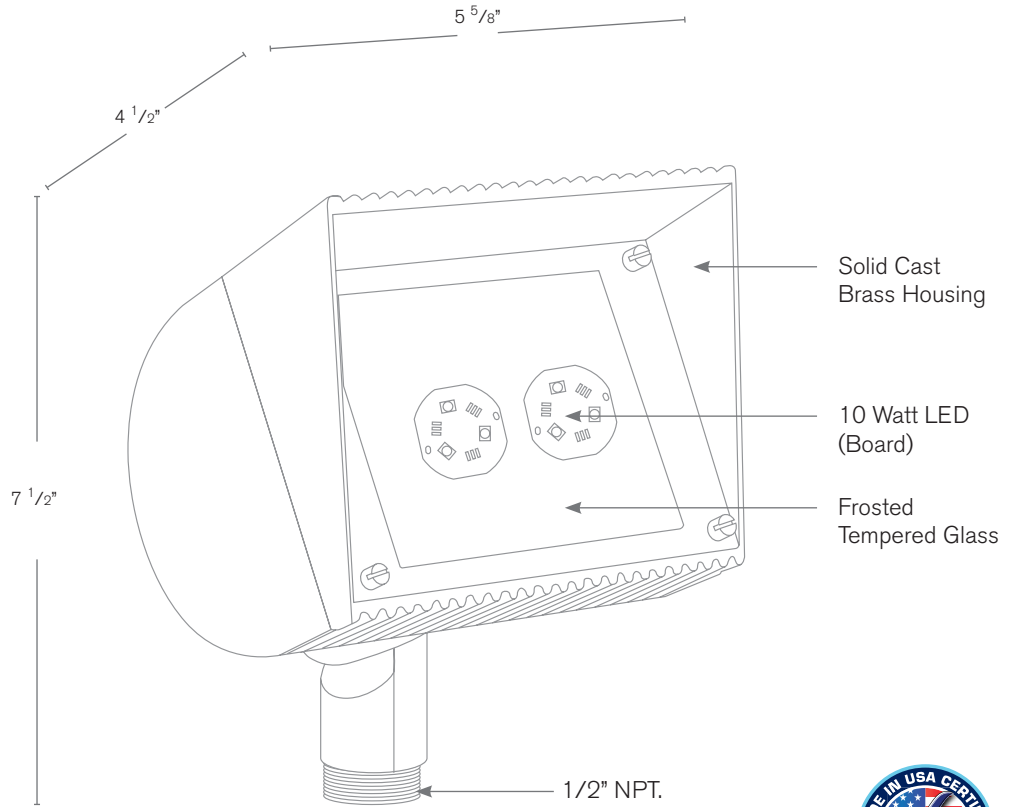

Forever Bright

SPECIFICATION FEATURES

Model: **SPJ16-EB**
Finish: Verde

- Finish:** Our naturally etched finishes will withstand the test of time. All finishes are individually treated insuring consistency. Our meticulous application results in a fixture that truly becomes "a one of a kind".
- Electrical:** Available in 12-15V
- Labels:** ETL Standard Wet Label
C-ETL

Directional Flood Light

DESCRIPTION

- Model#:** SPJ16-EB
- Material:** Solid Brass
- Electrical:** 12-15V
- Engine:** 10 Watt LED
- Lumens:** 600
- Color Temp:** 2700K
- Mounting:** 1/2" NPT.
- LED:** Nichia

Wet Listed

ORDERING INFORMATION

Model#	Finishes	Wattage	Optics	Lumens	Color Temp.	Electrical
SPJ16-EB	V	10W	WIDE ANGLE FLOOD	600	2700K	12-15V
	V = Verde GM = Gun Metal M = Moss B = Black AG = Aged Brass R = Rusty MBR = Matte Bronze PVDP = PVD Polished SB = Satin Brass PVDS = PVD Satin	10W	Wide Angle Flood	600	2700K 4000K 6500K	12-15V