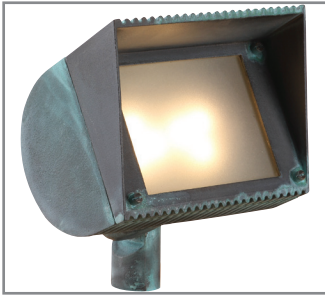

Forever Bright

SPECIFICATION FEATURES

Model: **SPJ16-EB**
Finish: Verde

- Finish:** Our naturally etched finishes will withstand the test of time. All finishes are individually treated insuring consistency. Our meticulous application results in a fixture that truly becomes "a one of a kind".
- Electrical:** Available in 12-15V
- Labels:** ETL Standard Wet Label
C-ETL

Directional Flood Light

DESCRIPTION

- Model#:** SPJ16-EB
- Material:** Solid Brass
- Electrical:** 12-15V
- Engine:** 10 Watt LED
- Lumens:** 600
- Color Temp:** 2700K
- Mounting:** 1/2" NPT.
- LED:** Nichia

Wet Listed

ORDERING INFORMATION

Model#	Finishes	Wattage	Optics	Lumens	Color Temp.	Electrical
SPJ16-EB	V	10W	WIDE ANGLE FLOOD	600	2700K	12-15V
	V = Verde GM = Gun Metal M = Moss B = Black AG = Aged Brass R = Rusty MBR = Matte Bronze PVDP = PVD Polished SB = Satin Brass PVDS = PVD Satin	10W	Wide Angle Flood	600	2700K 4000K 6500K	12-15V