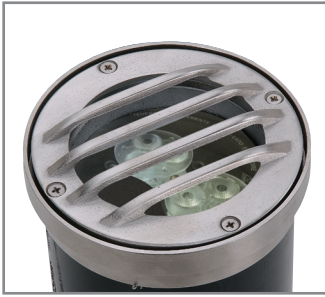

## SPECIFICATION FEATURES

Model: **SPJ13-25 LED**  
Finish: PVD Satin

- Finish:** Our naturally etched finishes will withstand the test of time. All finishes are individually treated insuring consistency. Our meticulous application results in a fixture that truly becomes "a one of a kind".
- Electrical:** Available in 12V-15V or 120V
- Labels:** ETL Standard Wet Label  
C-ETL

### Well Light

### DESCRIPTION

- Model#:** SPJ13-25 LED
- Material:** Solid Brass
- Color Temp:** 2700K
- Optic:** Spot, Flood, Wide Flood, Wide Angle Flood
- Engines:** LB-14W-TA420  
LB-20W-TA600
- Electrical:** 12-15V, 120V
- Standard:** ABS pour sleeve incl.
- LED:** Nichia
- Adjustable**
- Beam Angle:** 0-40 Degree

Concrete Pour Sleeve  
**Model:** SPJ13-16-PS  
**Optional:** Solid Brass

Wet Listed