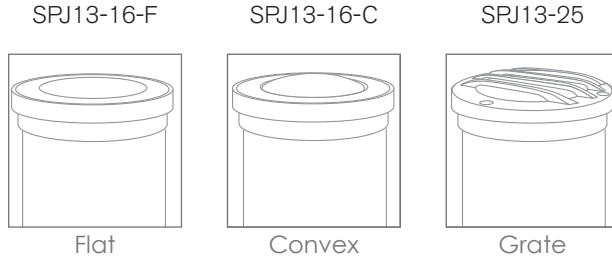

## SPECIFICATION FEATURES

Model: **SPJ13-25 LED**  
Finish: PVD Satin

- Finish:** Our naturally etched finishes will withstand the test of time. All finishes are individually treated insuring consistency. Our meticulous application results in a fixture that truly becomes "a one of a kind".
- Electrical:** Available in 12V-15V or 120V
- Labels:** ETL Standard Wet Label  
C-ETL

### DESCRIPTION

- Model#:** SPJ13-25 LED
- Material:** Solid Brass
- Color Temp:** 2700K
- Optic:** Spot, Flood, Wide Flood, Wide Angle Flood
- Engines:** LB-14W-TA420  
LB-20W-TA600
- Electrical:** 12-15V, 120V
- Standard:** ABS pour sleeve incl.
- LED:** Nichia
- Adjustable**
- Beam Angle:** 0-40 Degree