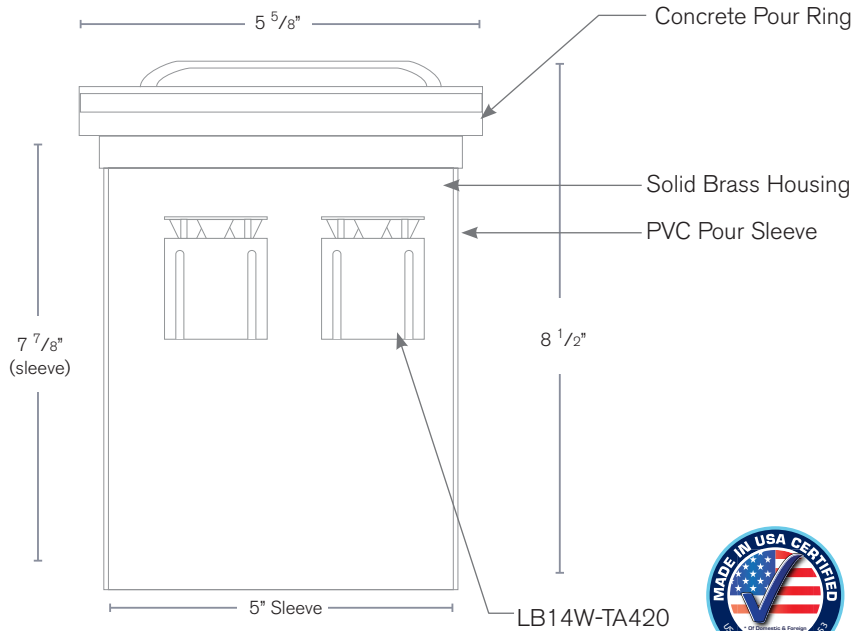

Wet Listed

ORDERING INFORMATION

Model#	Finishes	Wattage	Optics	Lumens	Color Temp.	Electrical
SPJ13-25 LED	PVDS	14W	FLOOD	420	2700K	12-15V
	V = Verde GM = Gun Metal M = Moss B = Black AG = Aged Brass R = Rusty MBR = Matte Bronze PVDP = PVD Polished SB = Satin Brass PVDS = PVD Satin	14W 20W	Spot Flood Wide Flood Wide Angle Flood	420 600	2700K 4000K 6500K	12V-15V 120V