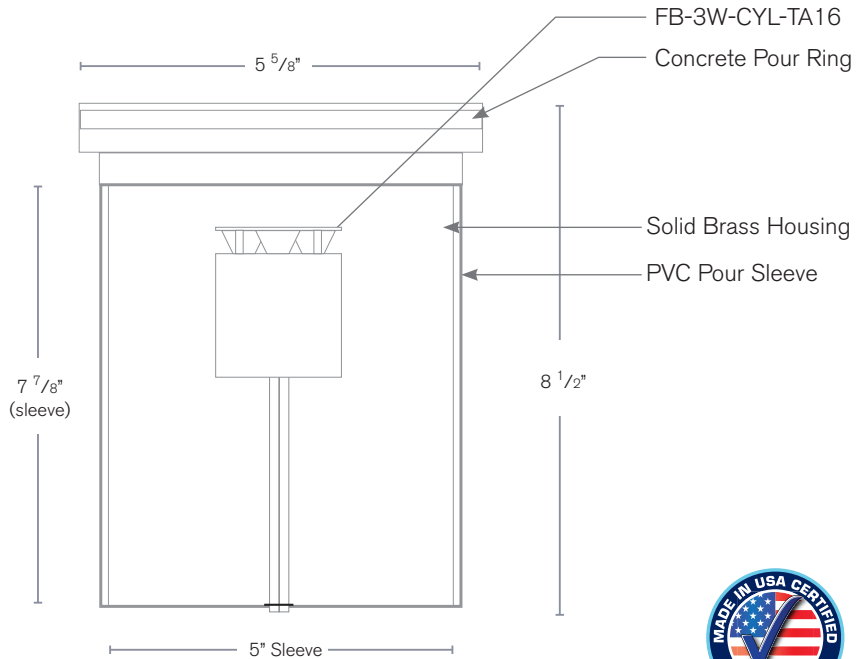

Wet Listed

ORDERING INFORMATION

Model#	Finishes	Wattage	Optics	Lumens	Color Temp.	Electrical
SPJ13-16-F	PVDS	3W	FLOOD	150	2700K	8-15V

V = Verde	GM = Gun Metal	1W	Spot	80	2700K	8-15V
M = Moss	B = Black	2W	Flood	150	4000K	12V-15V
AG = Aged Brass	R = Rusty	3W	Wide Flood	200	5000K	120V
MBR = Matte Bronze	PVDP = PVD Polished	6W	Wide Angle Flood	300		
SB = Satin Brass	PVDS = PVD Satin	8W		580		
		16W		1160