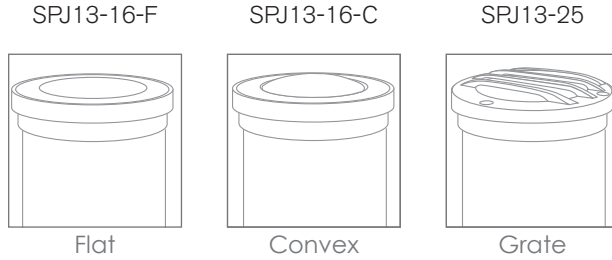

## SPECIFICATION FEATURES

Model: **SPJ13-16-F**

- Finish:** Our naturally etched finishes will withstand the test of time. All finishes are individually treated insuring consistency. Our meticulous application results in a fixture that truly becomes "a one of a kind".
- Electrical:** Available in 8-15V, 12V-15V or 120V
- Labels:** ETL Standard Wet Label  
C-ETL

### DESCRIPTION

- Model#:** SPJ13-16-F
- Material:** Solid Brass
- Color Temp:** 2700K
- Optic:** Spot, Flood, Wide Flood, Wide Angle Flood
- LED:** Nichia

Options:	Electrical	Lumens
FB-1W-CYL-TA16	8-15v	80
FB-2W-CYL-TA16	8-15v	150
FB-3W-CYL-TA16	8-15v	200
FB-6W-CYL-TA16	12-15v , 120v	300
FB-8W-CYL-TA16	12-15v , 120v	580