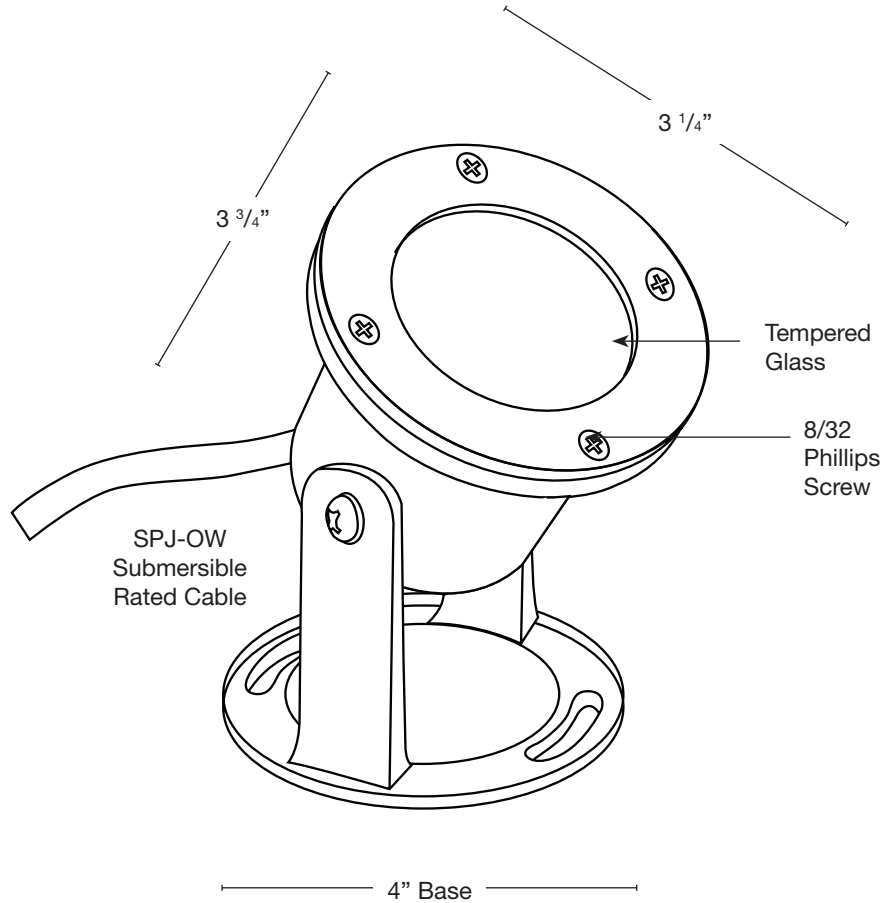

FLEX LINK PRO +

MODEL: **SPJ13-14-RGBW-PLC**
 MATERIAL: **Marine Grade Solid Brass**
 FINISH SHOWN: **Satin Brass**
 ELECTRICAL: **12V-15V**
 ENGINE: **FB-8W-CYL-PLC**
 LUMENS: **390**
 COLOR TEMP: **RGBW**
 MOUNTING: **Submersible**

WATTAGE	LUMENS
<input type="checkbox"/> 8W	390

COLOR TEMPERATURE

- RGBW-PLC
- 2700K

ELECTRICAL

- 12V-15V

OPTICS

- SPOT (STANDARD) 19d
- FLOOD 38d
- WIDE FLOOD 54d

Wet Listed