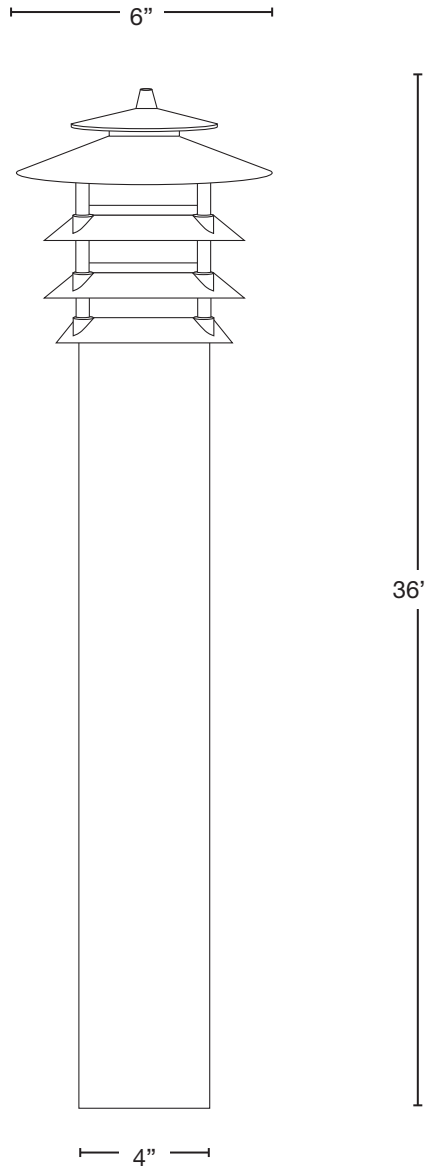

MODEL: **SPJ126-4**
 MATERIAL: **Solid Brass**
 FINISH SHOWN: **Matte Bronze**
 ELECTRICAL: **12V or 120V**
 WATTAGE: **Specify**
 ENGINE: **4 Nichia Strip**
 LUMENS: **Specify**
 MOUNTING: **Direct Burial or Anchor Mount**

COLOR TEMPERATURE

- 2200K 5000K
- 2700K 6500K
- 3000K RGBW
- 4000K

Custom options are available

ELECTRICAL

- 12V 120V

MOUNTING OPTION

- Anchor bolted-DM6R
- Direct Burial-DB

BRASS POST DIAMETER

- 3" Diameter
- 4" Diameter

OPTICS

- SPOT 19d
- FLOOD 38d
- WIDE FLOOD 54d
- WIDE ANGLE FLOOD 120d

Deck Mount & Base Cover

6"

SPJ-DM6R (SHOWN)
SPJ-DM8R 8"
DECK MOUNT

6 1/8"

SPJ-DMC-6R (SHOWN)
SPJ-DMC-8R 8 1/8"
DECK COVER
COVER