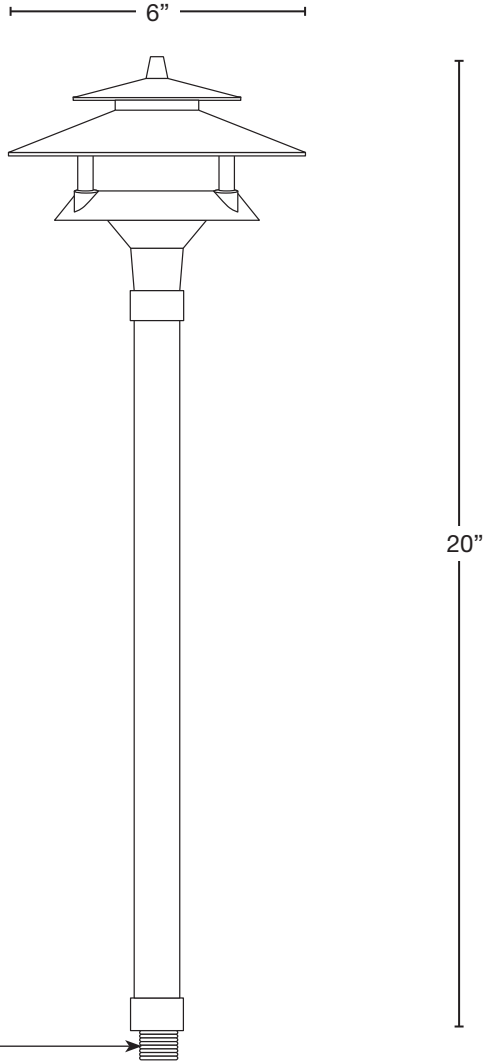

ELECTRICAL

- ☐ 12V
- ☐ 120V

Wet Listed

Ordering Example

Customer Approval

Date

SPJ126-1-MBR-2W-27K-12V