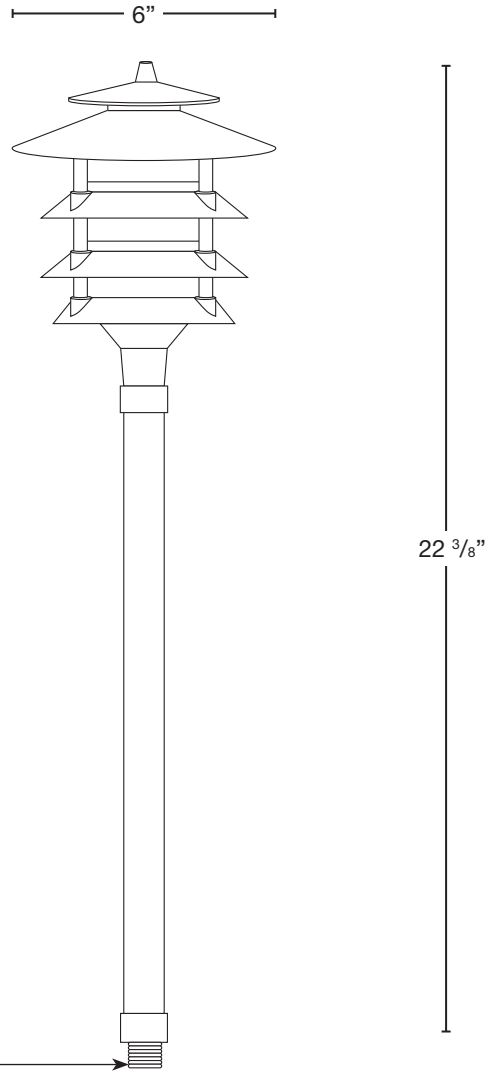

ELECTRICAL

- ☐ 12V
- ☐ 120V

Wet Listed

Ordering Example

Customer Approval

Date

SPJ126-1B-MBR-2W-27K-12V