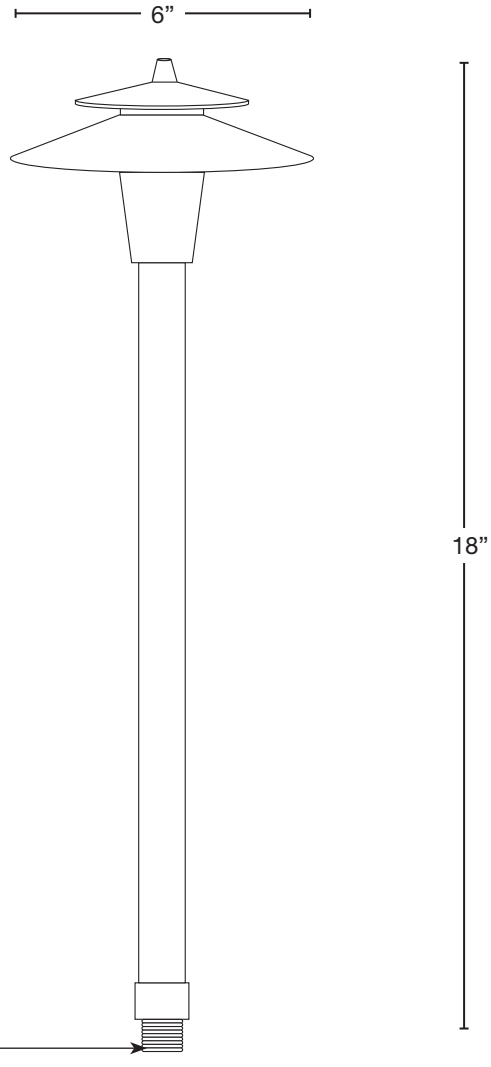

ELECTRICAL

- ☐ 12V
- ☐ 120V

Wet Listed

Ordering Example	Customer Approval	Date
SPJ12-126-MBR-3W-27K-8-15V