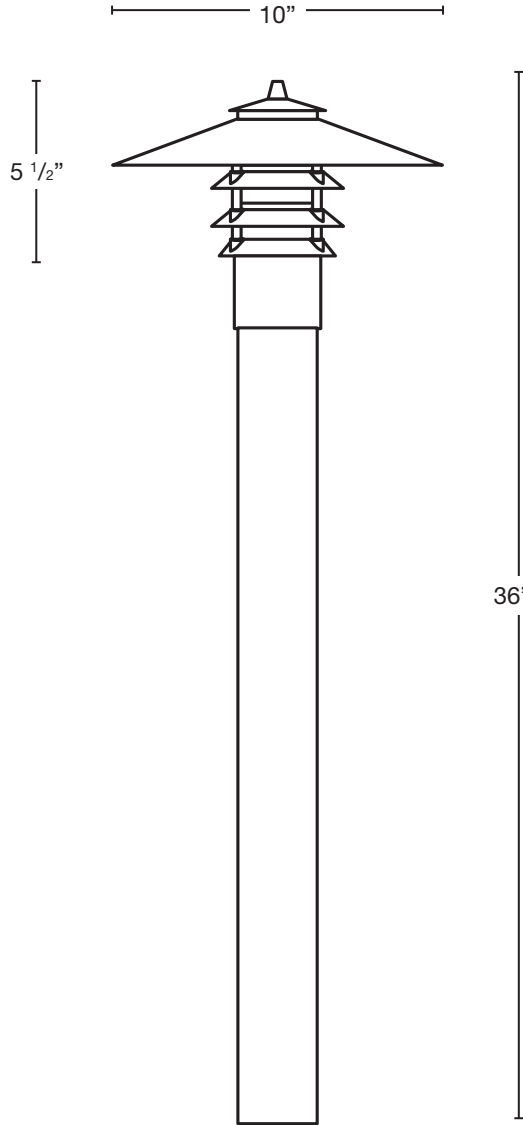

MODEL: **SPJ12-10-10**
 MATERIAL: **Solid Brass**
 FINISH SHOWN: **Verde**
 ELECTRICAL: **12V or 120V**
 WATTAGE: **Specify**
 ENGINE: **4 Nichia Strip**
 LUMENS: **Specify**
 MOUNTING: **Direct Burial or Anchor Mount**

COLOR TEMPERATURE

- 2200K 5000K
- 2700K 6500K
- 3000K RGBW
- 4000K

Custom options are available

ELECTRICAL

- 12V 120V

MOUNTING OPTION

- Anchor bolted-DM6R
- Direct Burial-DB

OPTICS

- SPOT 19d
- FLOOD 38d
- WIDE FLOOD 54d
- WIDE ANGLE FLOOD 120d

To achieve a 60" overall height, you will need to recess tubing below grade and set to your desire overall height.

Wet Listed

Ordering Example