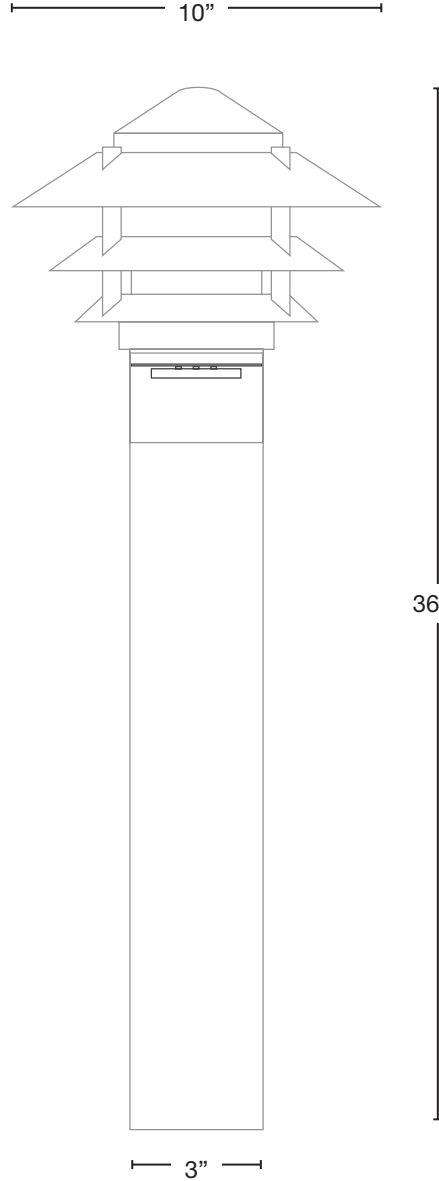

MODEL: **SPJ12-07**
 MATERIAL: **Solid Brass**
 FINISH SHOWN: **Powder Coat Black**
 ELECTRICAL: **12V or 120V**
 WATTAGE: **Specify**
 ENGINE: **4 Nichia Strip**
 LUMENS: **Specify**
 MOUNTING: **Direct Burial or Anchor Mount**

COLOR TEMPERATURE

- 2200K 5000K
- 2700K 6500K
- 3000K RGBW
- 4000K

Custom options are available

ELECTRICAL

- 12V 120V

MOUNTING OPTION

- Anchor bolted-DM6R
- Direct Burial-DB

BRASS POST DIAMETER

- 3" Diameter
- 4" Diameter

OPTICS

- SPOT 19d
- FLOOD 38d
- WIDE FLOOD 54d
- WIDE ANGLE FLOOD 120d

Deck Mount & Base Cover

6"

SPJ-DM6R (SHOWN)
SPJ-DM8R 8"
DECK MOUNT

6 1/8"

SPJ-DMC-6R (SHOWN)
SPJ-DMC-8R 8 1/8"
DECK COVER
COVER