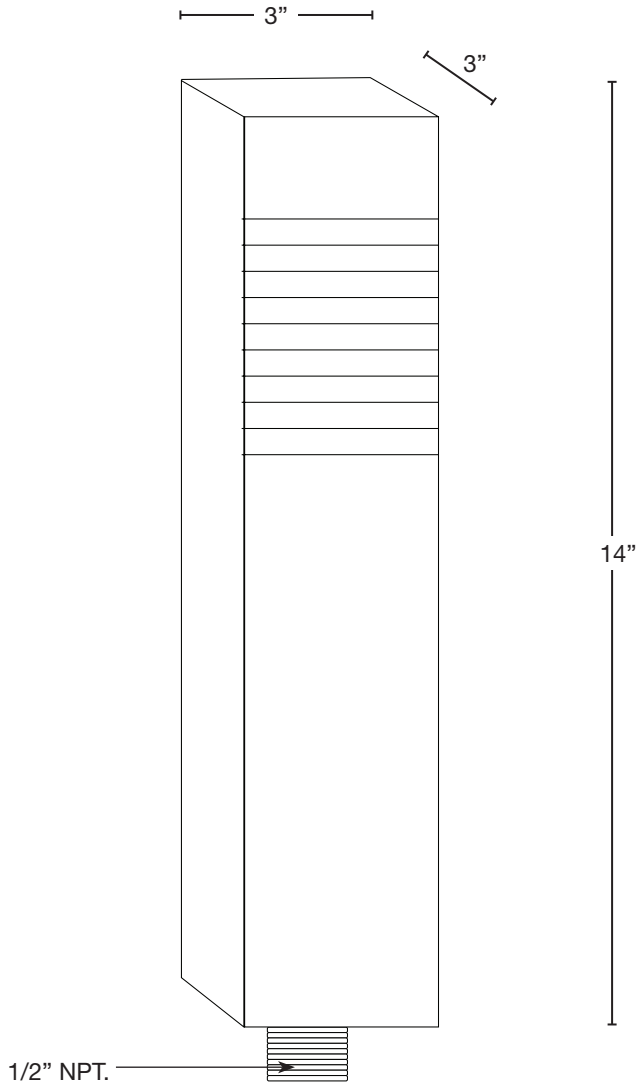

ELECTRICAL

- ☐ 12V
- ☐ 120V

Wet Listed

Ordering Example

Customer Approval

Date

SPJ12-05-V-2W-27K-12V