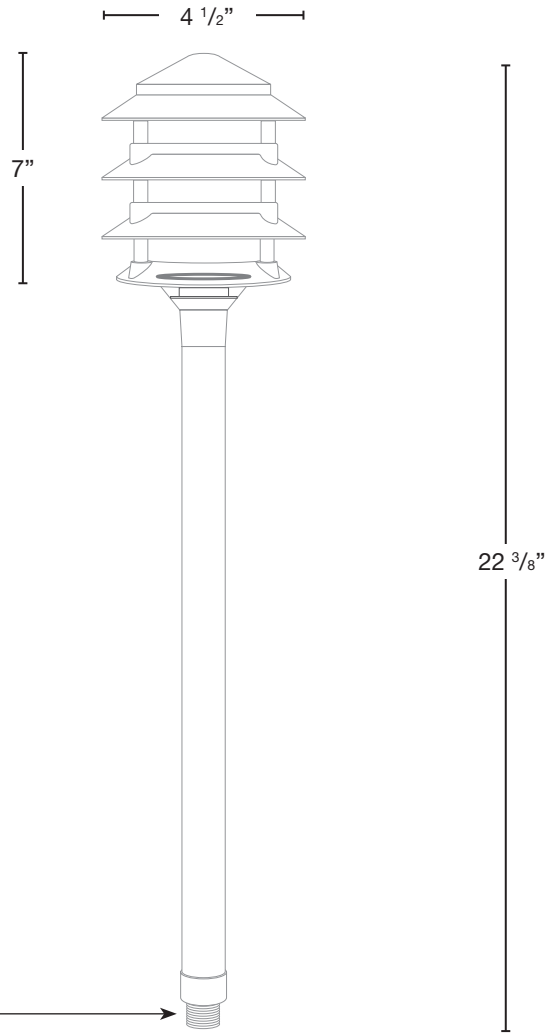

ELECTRICAL

- ☐ 12V
- ☐ 120V

Wet Listed

Ordering Example

Customer Approval

Date

SPJ12-02B-CB-MBR-2W-27K-12V