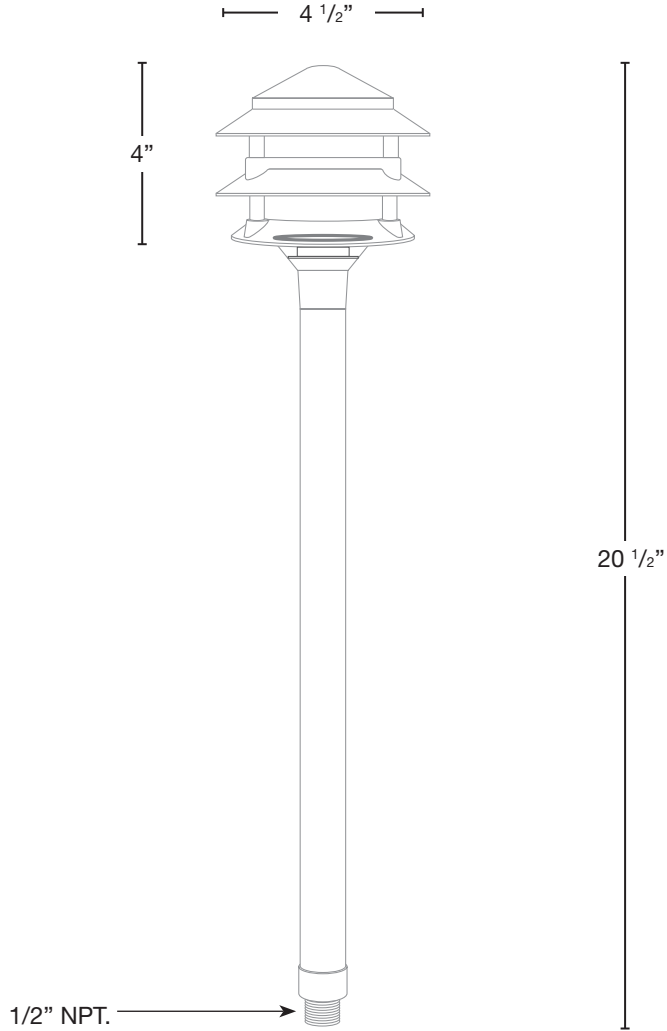

ELECTRICAL

- ☐ 12V
- ☐ 120V

Wet Listed

Ordering Example

Customer Approval

Date

SPJ12-01B-CB-V-2W-27K-12V