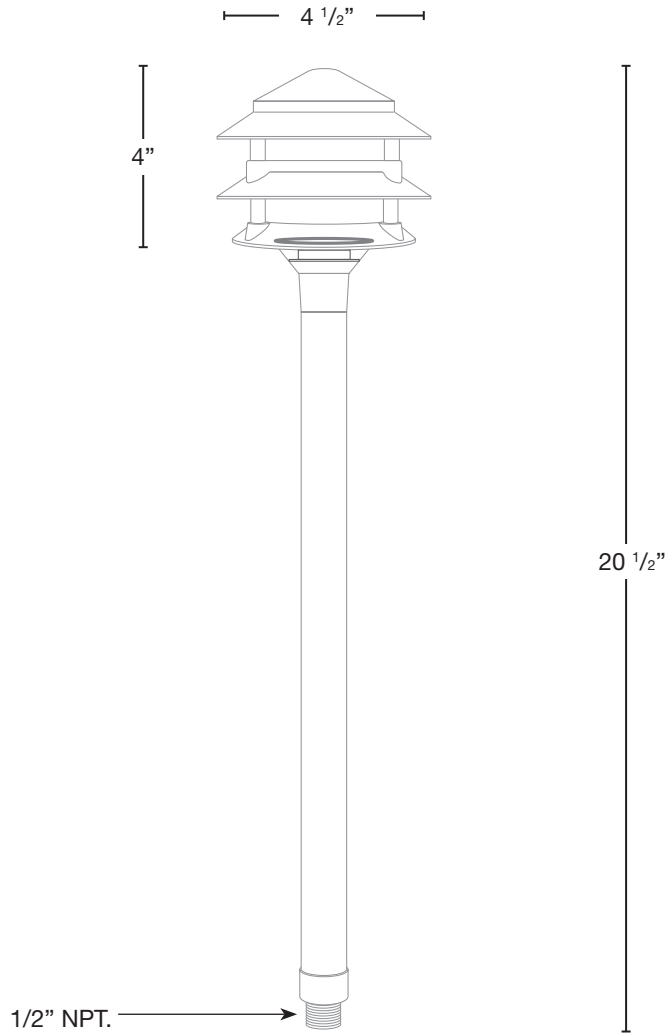

ELECTRICAL

- ☐ 12V
- ☐ 120V

Wet Listed

Ordering Example

Customer Approval

Date

SPJ12-01B-CB-V-2W-27K-12V