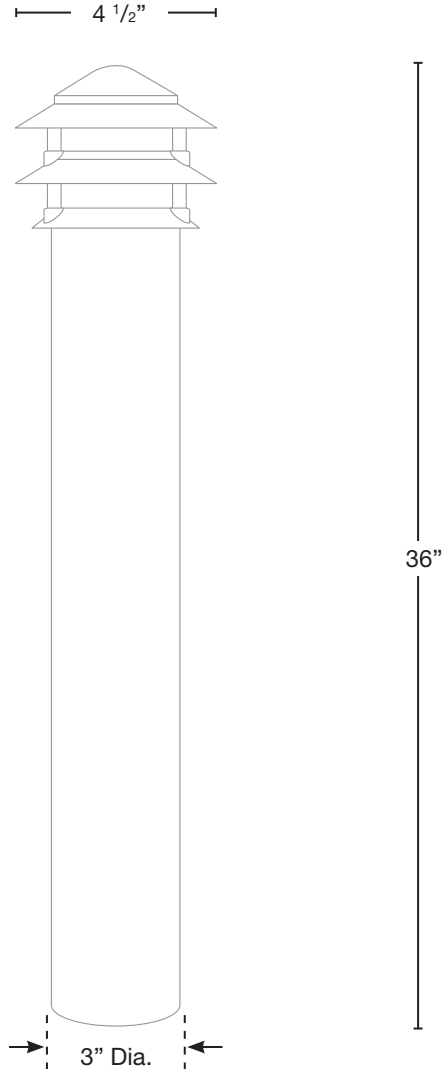

MODEL: **SPJ12-01B-CB3**
 MATERIAL: **Solid Brass**
 FINISH: **Matte Bronze**
 ELECTRICAL: **12V, 120V-277V**
 WATTAGE: **6W**
 ENGINE: **FB-TAB-6W**
 LUMENS: **300**
 MOUNTING: **Direct Burial/
Anchor Mounted**

MOUNTING OPTION

- Anchor bolted-DM6R
- Direct Burial-DB

BRASS POST DIAMETER

- 3" Diameter
- 4" Diameter

Deck Mount & Base Cover

6"

SPJ-DM6R (SHOWN)
SPJ-DM8R 8"
DECK MOUNT

6 1/8"

SPJ-DMC-6R (SHOWN)
SPJ-DMC-8R 8 1/8"
DECK COVER
COVER

Wet Listed

Ordering Example

Customer Approval

Date

SPJ12-01B-CB3-3-MBR-6W-27K-12V-DB-3"