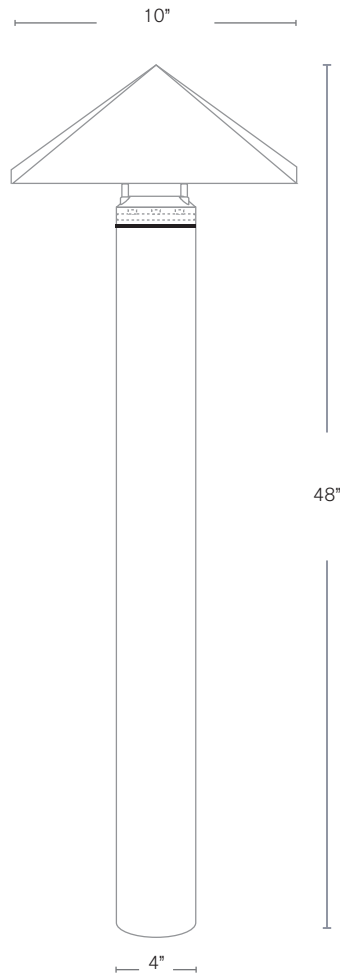

## SPECIFICATION FEATURES

Model: **SPJ11-10**  
Finish: Aged Brass

- Finish:** Our naturally etched finishes will withstand the test of time. All finishes are individually treated insuring consistency. Our meticulous application results in a fixture that truly becomes "a one of a kind".
- Electrical:** Available in 12V
- Labels:** ETL Standard Wet Label  
C-ETL

### Bollard

#### DESCRIPTION

- Model#:** SPJ11-10
- Material:** Solid Brass
- Finish:** Aged Brass
- Electrical:** 12V
- Engine:** FB-TAB-8W
- Lumens:** 580
- Color Temp:** 2700k
- Mounting:** Direct Burial or Anchor Mount