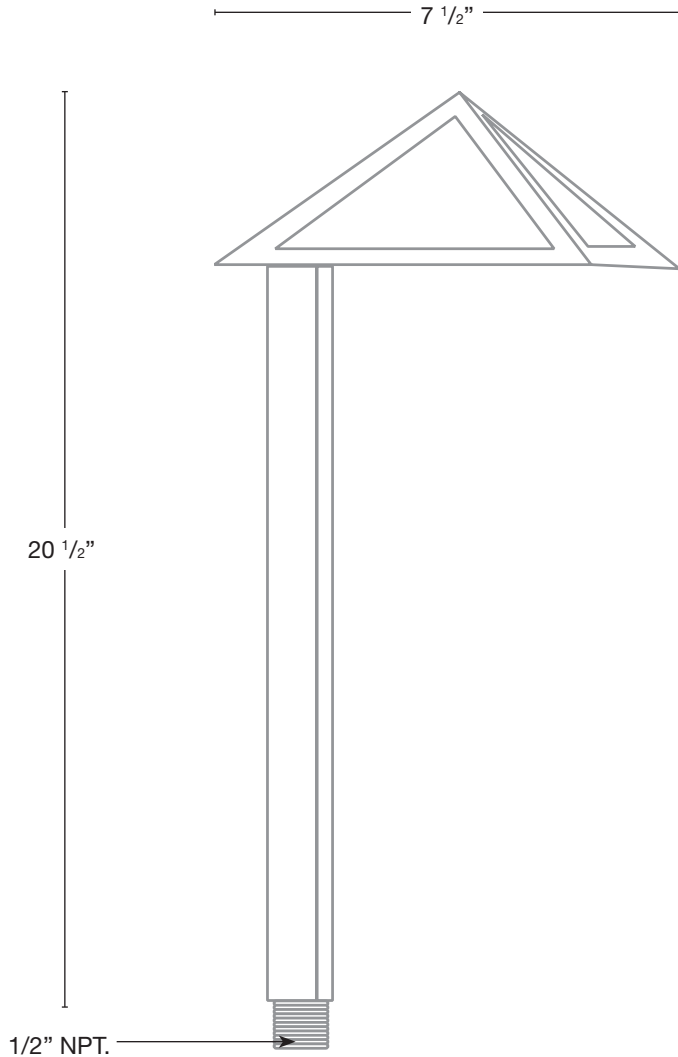

ELECTRICAL

- ☐ 12V
- ☐ 120V

Wet Listed

Ordering Example

Customer Approval

Date

SPJ11-04-AG-2W-27K-12V