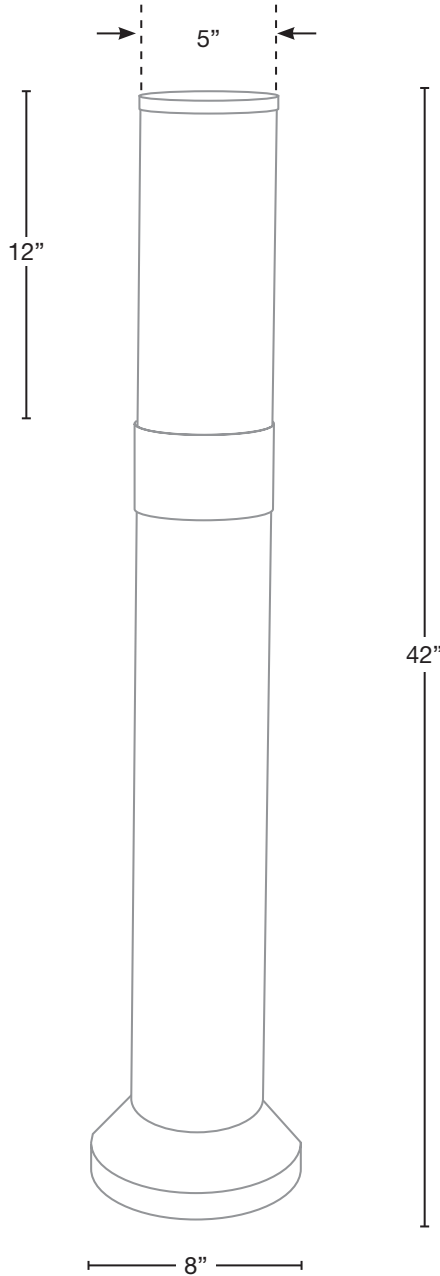

MOUNTING OPTION

- ☐ Anchor bolted-DM6R
- ☐ Direct Burial-DB

Wet Listed

Ordering Example

Customer Approval

Date

SPJ105-B-6W-27K-12V