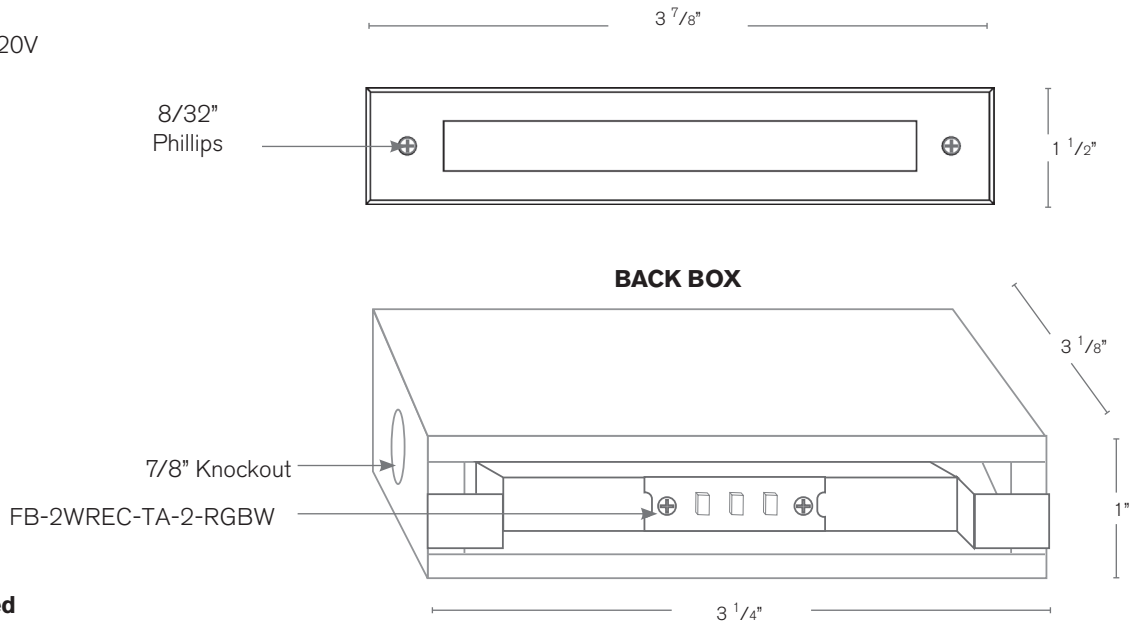

## SPECIFICATION FEATURES

Model: **SPJ104-RL-RGBW**  
 Finish: PVD Satin

- Finish:** Our naturally etched finishes will withstand the test of time. All finishes are individually treated insuring consistency. Our meticulous application results in a fixture that truly becomes "a one of a kind".
- Electrical:** Available in 9-15v or 120V
- Labels:** ETL Standard Wet Label  
C-ETL

#### DESCRIPTION

- Model#:** SPJ104-RL-RGBW
- Material:** Solid Brass
- Engine:** FB-2WREC-TA-2-RGBW
- Lumens:** 125
- Color Temp:** RGBW
- Electrical:** 9-15V, 120V
- LED:** Nichia

Wet Listed