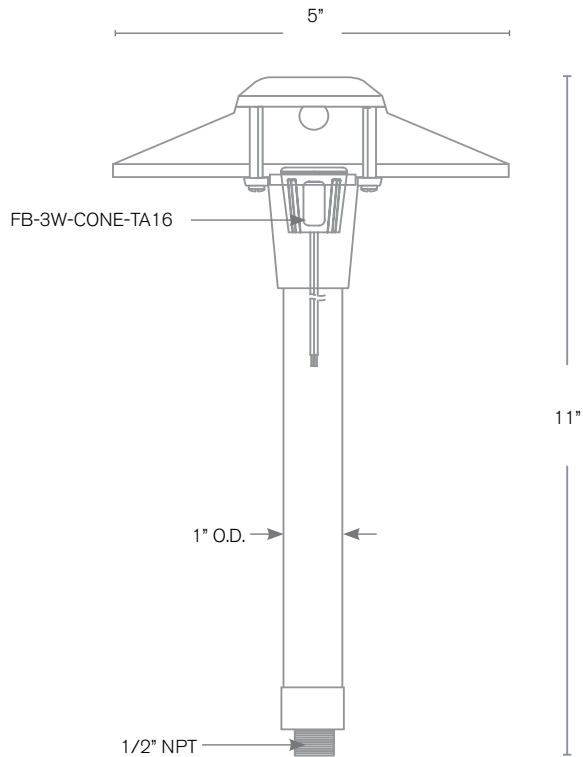

## SPECIFICATION FEATURES

Model: **SPJ10-05-PETITE**  
Finish: Matte Bronze

- Finish:** Our naturally etched finishes will withstand the test of time. All finishes are individually treated insuring consistency. Our meticulous application results in a fixture that truly becomes "a one of a kind".
- Electrical:** Available in 8-15V
- Labels:** ETL Standard Wet Label  
C-ETL

### Path / Area Light

### DESCRIPTION

- Model#:** SPJ10-05-PETITE
- Material:** Solid Brass
- Electrical:** 8-15V
- Engine:** FB-3W-Cone-TA16
- Lumens:** 200
- Color Temp:** 2700 k
- Mounting:** 1/2" NPT. Dual Fin Spike Incl.
- LED:** Nichia