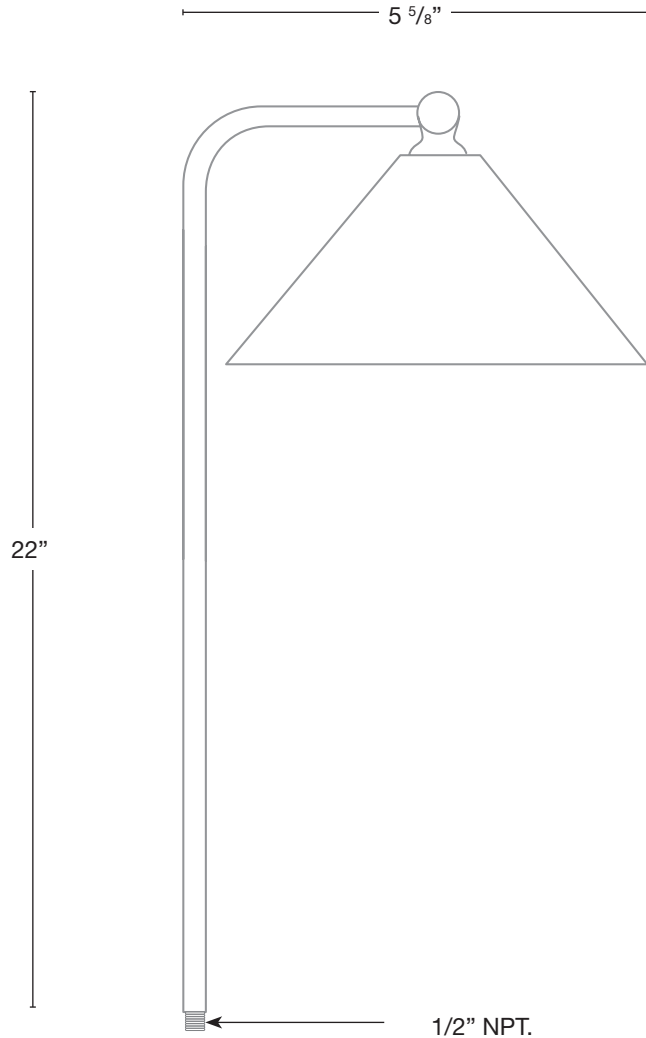

ELECTRICAL

- ☐ 12V
- ☐ 120V

Wet Listed

Ordering Example

Customer Approval

Date

SPJ09-01-MBR-2W-27K-12V