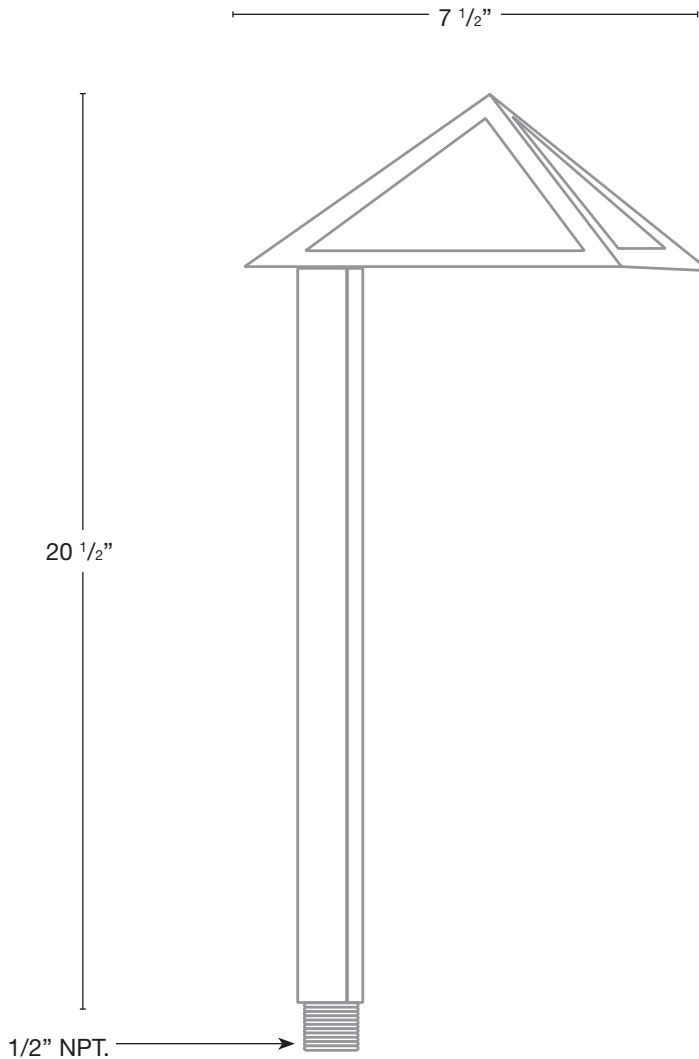

MODEL: **SPJ07-02**
 MATERIAL: **Solid Brass**
 FINISH SHOWN: **Rusty**
 GLASS SHOWN: **Honey Swirl**
 ELECTRICAL: **12V or 120V**
 WATTAGE: **2W**
 ENGINE: **FB-LS2**
 LUMENS: **150**
 MOUNTING: **1/2" NPT. Dual Fin Spike Included**

GLASS

- Clear White Iridescent
- Clear Seedy Honey Swirl
- Frosted Seedy Honey Iridescent
- Frosted Rose Swirl
- White Swirl

Wet Listed

Ordering Example

Customer Approval

Date

SPJ07-02-R-HS-2W-27K-12V