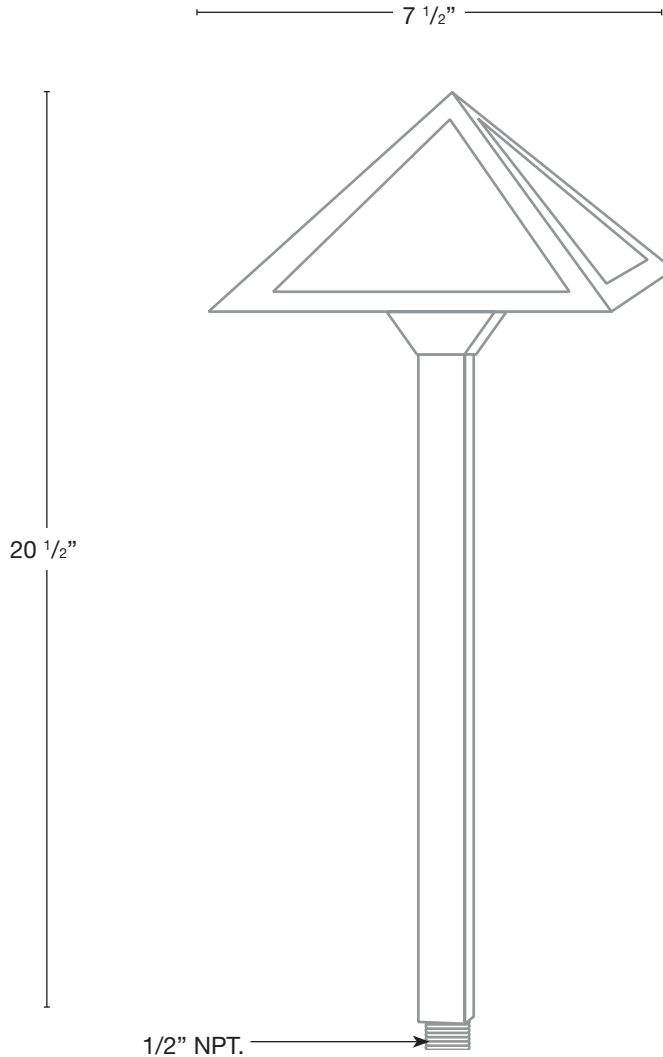

MODEL: **SPJ07-01**  
 MATERIAL: **Solid Brass**  
 FINISH SHOWN: **Verde**  
 ELECTRICAL: **12V or 120V**  
 WATTAGE: **2W**  
 ENGINE: **FB-LS2**  
 LUMENS: **150**  
 MOUNTING: **1/2" NPT. Dual Fin Spike Included**

**WATTAGE      LUMENS**

- 2W              150
- 3W              350

Custom lumen packages are available upon request

**COLOR TEMPERATURE**

- 2200K           5000K
- 2700K           6500K
- 3000K           Amber (TF)
- 4000K           RGBW

Custom options are available

**ELECTRICAL**

- 12V               120V

**GLASS**

- Clear             White Iridescent
- Clear Seedy     Honey Swirl
- Frosted Seedy  Honey Iridescent
- Frosted         Rose Swirl
- White Swirl