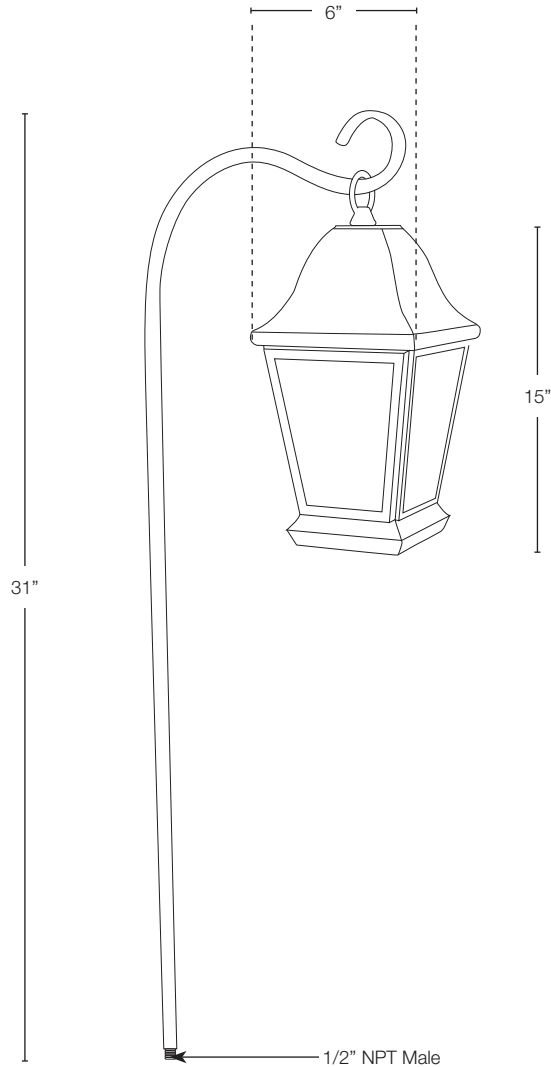

Wet Listed

Ordering Example

Customer Approval

Date

SPJ05-09-MBR-CS-120V