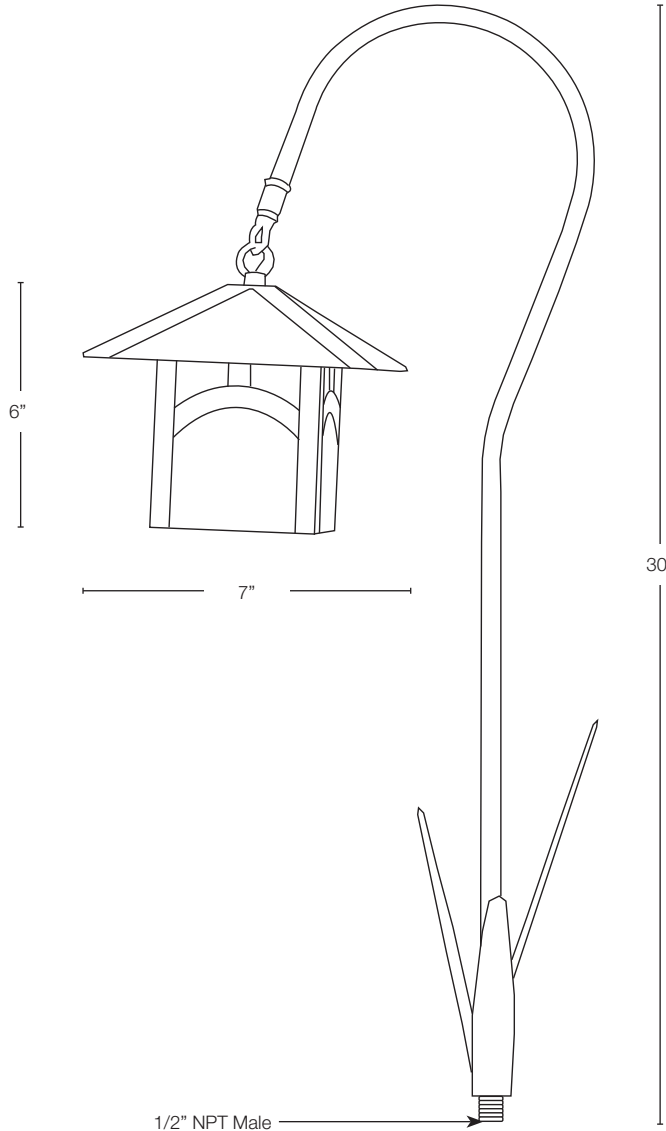

MODEL: **SPJ05-07**
MATERIAL: **Solid Brass**
FINISH SHOWN: **Matte Bronze**
GLASS: **Honey Swirl**
ELECTRICAL: **12V or 120V**
SOCKET: **Single Contact Bayonet**
MOUNTING: **1/2" NPT. Perma Post Recommended SPJ19-03**

LED OPTION

WATTAGE	LUMENS
☐ 6W	☐ 300

Custom lumen packages are available upon request

COLOR TEMPERATURE

- ☐ 2200K   ☐ 5000K
- ☐ 2700K   ☐ 6500K
- ☐ 3000K   ☐ RGBW-PLC
- ☐ 4000K   ☐ WARM DIMMING

Custom options are available

ELECTRICAL

- ☐ 12V   ☐ 120V   ☐ 120V-277V

FINISHES

- ☐ Matte Bronze (MBR)
- ☐ Verde (V)
- ☐ Moss (M)
- ☐ Black (B)
- ☐ Rusty (R)
- ☐ Satin Brass (SB)
- ☐ Aged Brass (AG)
- ☐ Raw Copper (RC)
- ☐ Natural Copper (NC)

PVD PREMIUM

- ☐ PVD Polished (PVDP)
- ☐ PVD Satin (PVDS)
- ☐ PVD Graphite (PVDG)
- ☐ PVD Bronze (PVDBZ)
- ☐ PVD Black (PVDBL)

GLASS

- ☐ Clear   ☐ White Iridescent
- ☐ Clear Seedy   ☐ Honey Swirl
- ☐ Frosted Seedy   ☐ Honey Iridescent
- ☐ Frosted   ☐ Rose Swirl
- ☐ White Swirl   ☐ Amber Mica

OVERLAYS

Wet Listed

Ordering Example

Customer Approval

Date

SPJ05-07-MBR-HS-120V