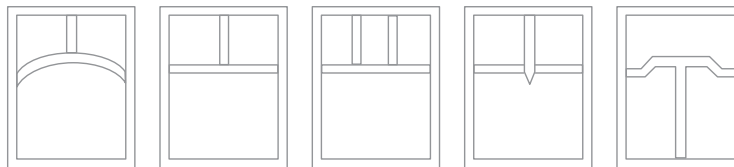

OVERLAYS

Wet Listed

Ordering Example

Customer Approval

Date

SPJ05-07-MBR-HS-120V