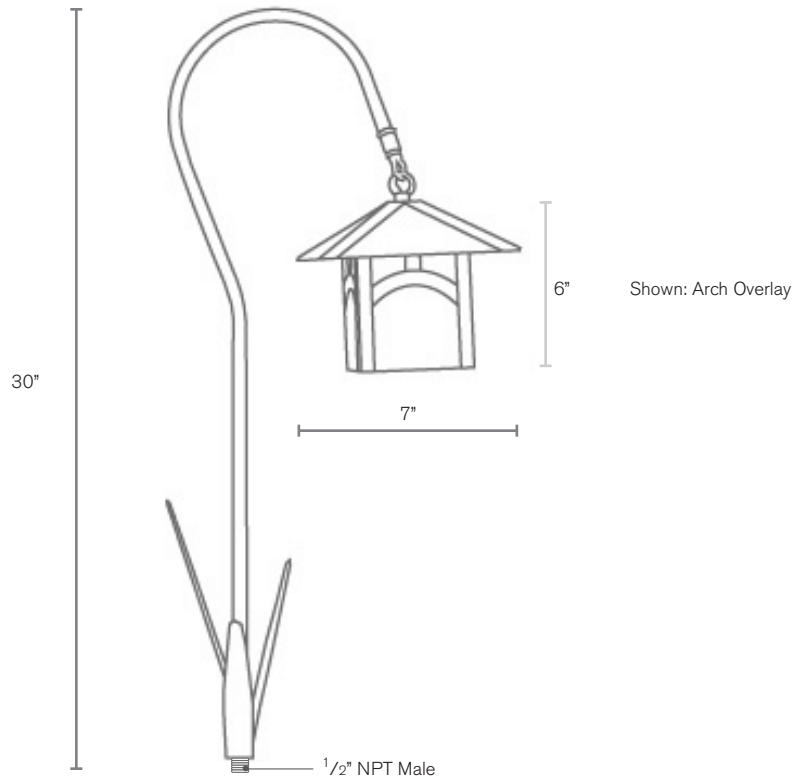

Model#	Finishes	Lumens	Color Temp.	Electrical
SPJ05-07	BR	125	2700K	8-15V
SPJ05-07	V = Verde M = Moss AG = Aged Brass MBR = Matte Bronze SB = Satin Brass GM = Gun Metal BR = Bronze R = Rusty PVDP = PVD Polished PVDS = PVD Satin NC = Natural Copper RC = Raw Copper	125 - 1000	2700K	8-15V 120V 277V

WWW.SPJLIGHTING.COM