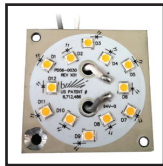

FB-MP1000
120V
10W
1000 LUMENS
WARM DIMMING