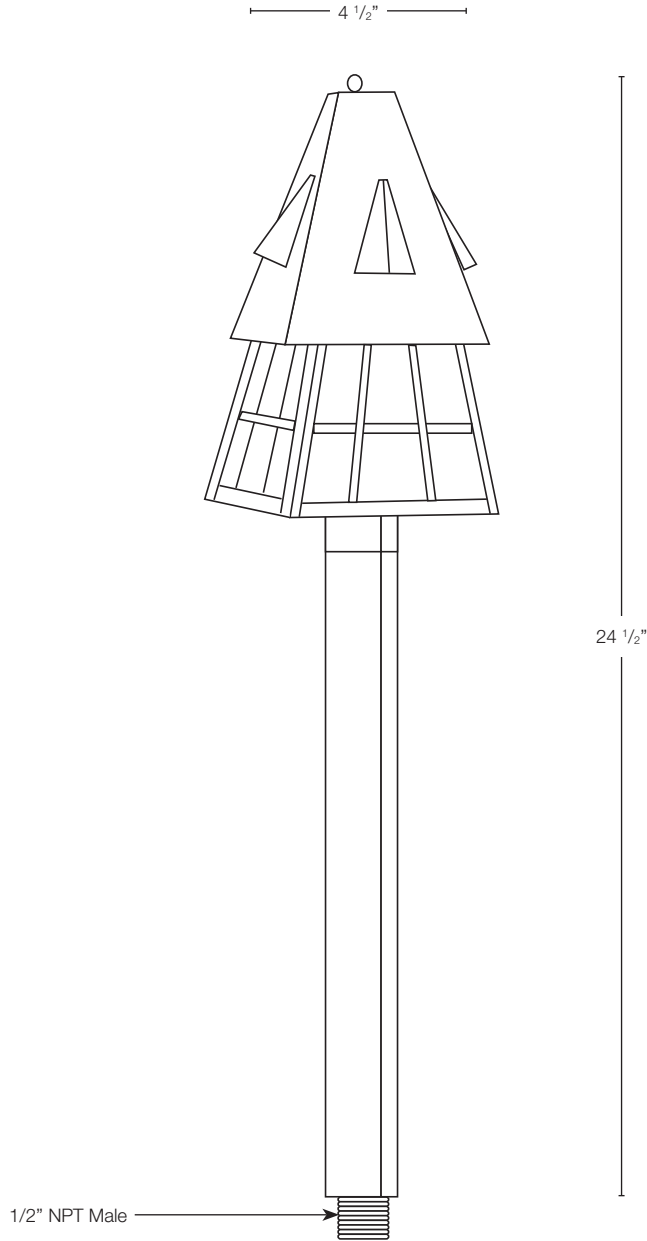

Wet Listed

Ordering Example

Customer Approval

Date

SPJ05-04-B-FS-120V