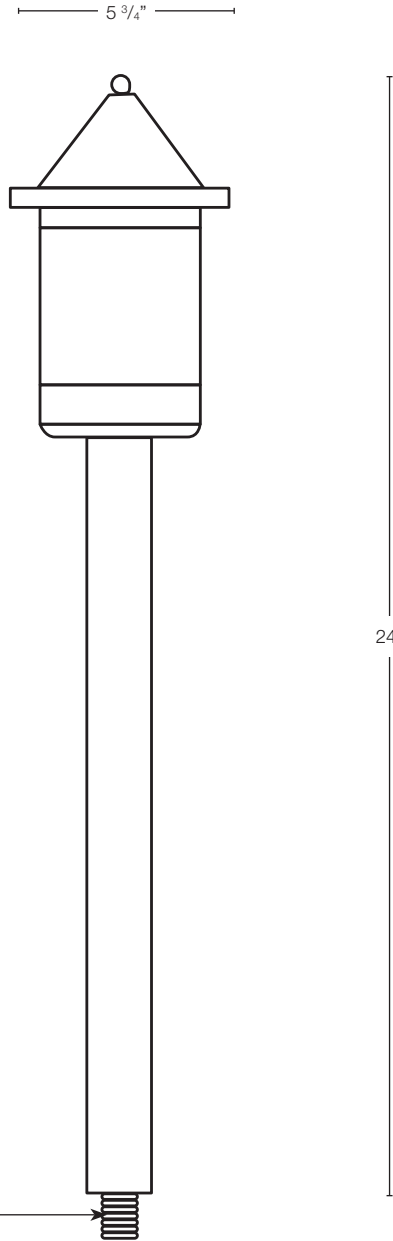

MODEL: **SPJ05-03**
 MATERIAL: **Copper**
 FINISH SHOWN: **Natural Copper**
 ACRYLIC: **White Swirl**
 ELECTRICAL: **12V or 120V**
 SOCKET: **Single Contact Bayonet**
 MOUNTING: **1/2" NPT. Perma Post Recommended SPJ19-03**

ELECTRICAL

- 12V
- 120V
- 120V-277V

FINISHES

- Matte Bronze (MBR)
- Verde (V)
- Moss (M)
- Black (B)
- Rusty (R)
- Satin Brass (SB)
- Aged Brass (AG)
- Raw Copper (RC)
- Natural Copper (NC)

PVD PREMIUM

- PVD Polished (PVDP)
- PVD Satin (PVDS)
- PVD Graphite (PVDG)
- PVD Bronze (PVDBZ)
- PVD Black (PVDBL)

ACRYLIC

- Clear
- Clear Seedy
- Frosted Seedy
- Powder Coat Frosted
- Opaque White
- Honey

Wet Listed

Ordering Example

Customer Approval

Date

SPJ05-03-NC-WS-120V