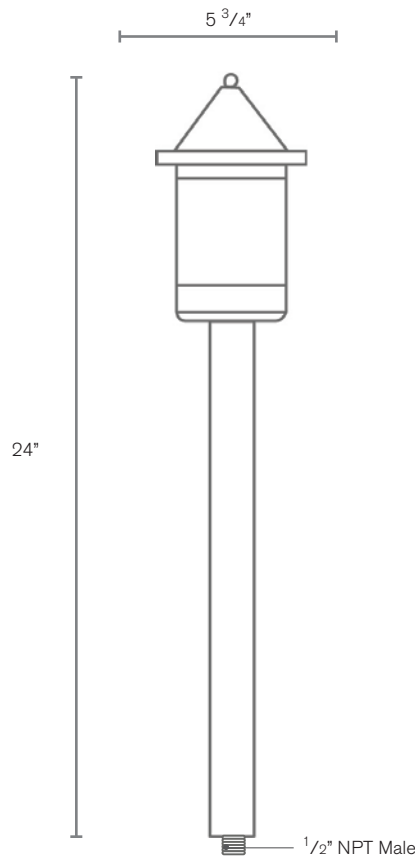

Model#	Finishes	Lumens	Color Temp.	Electrical
SPJ05-03	NC	125	2700K	8-15V
SPJ05-03	V = Verde M = Moss AG = Aged Brass MBR = Matte Bronze SB = Satin Brass GM = Gun Metal BR = Bronze R = Rusty PVDP = PVD Polished PVDS = PVD Satin NC = Natural Copper RC = Raw Copper	125 - 1000	2700K	8-15V 120V 277V

WWW.SPJLIGHTING.COM