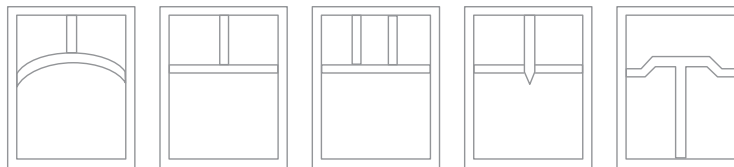

GLASS

- Clear
- Clear Seedy
- Frosted Seedy
- Frosted
- White Swirl
- White Iridescent
- Honey Swirl
- Honey Iridescent
- Rose Swirl
- Amber Mica

OVERLAYS

Wet Listed

Ordering Example

Customer Approval

Date

SPJ05-02-V-FS-120V