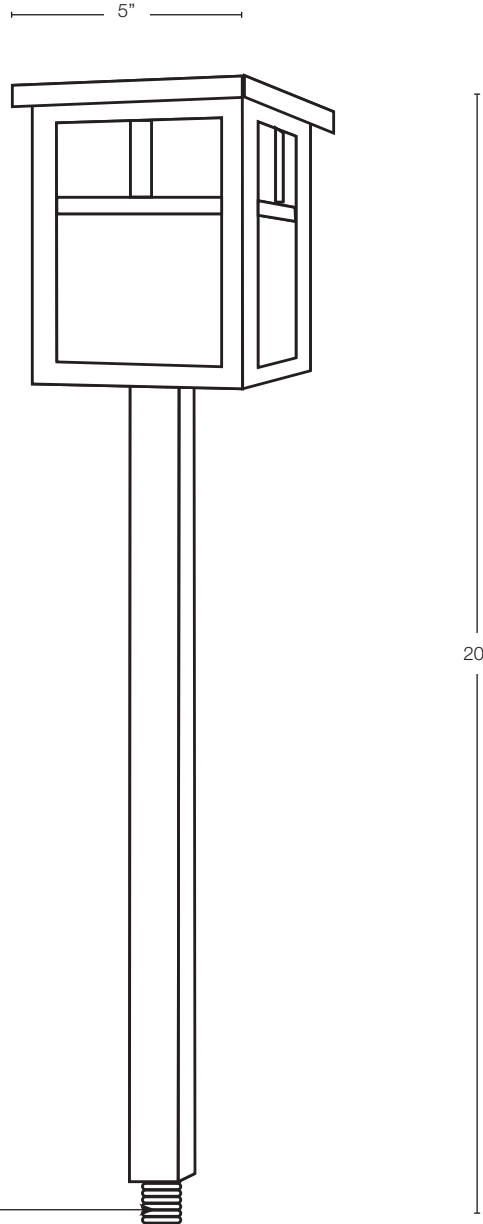

MODEL: **SPJ05-02**
MATERIAL: **Solid Brass**
FINISH SHOWN: **Verde**
GLASS: **Frosted Seedy**
ELECTRICAL: **12V or 120V**
SOCKET: **Single Contact Bayonet**
MOUNTING: **1/2" NPT. Perma Post Recommended SPJ19-03**

LED OPTION

WATTAGE	LUMENS
☐ 6W	300

Custom lumen packages are available upon request

COLOR TEMPERATURE

- ☐ 2200K
- ☐ 2700K
- ☐ 3000K
- ☐ 4000K
- ☐ 5000K
- ☐ 6500K
- ☐ RGBW-PLC
- ☐ WARM DIMMING

Custom options are available

ELECTRICAL

- ☐ 12V
- ☐ 120V
- ☐ 120V-277V

FINISHES

- ☐ Matte Bronze (MBR)
- ☐ Verde (V)
- ☐ Moss (M)
- ☐ Black (B)
- ☐ Rusty (R)
- ☐ Satin Brass (SB)
- ☐ Aged Brass (AG)
- ☐ Raw Copper (RC)
- ☐ Natural Copper (NC)

PVD PREMIUM

- ☐ PVD Polished (PVDP)
- ☐ PVD Satin (PVDS)
- ☐ PVD Graphite (PVDG)
- ☐ PVD Bronze (PVDBZ)
- ☐ PVD Black (PVDBL)

GLASS

- ☐ Clear
- ☐ Clear Seedy
- ☐ Frosted Seedy
- ☐ Frosted
- ☐ White Swirl
- ☐ White Iridescent
- ☐ Honey Swirl
- ☐ Honey Iridescent
- ☐ Rose Swirl
- ☐ Amber Mica

OVERLAYS

Wet Listed

Ordering Example

Customer Approval

Date

SPJ05-02-V-FS-120V