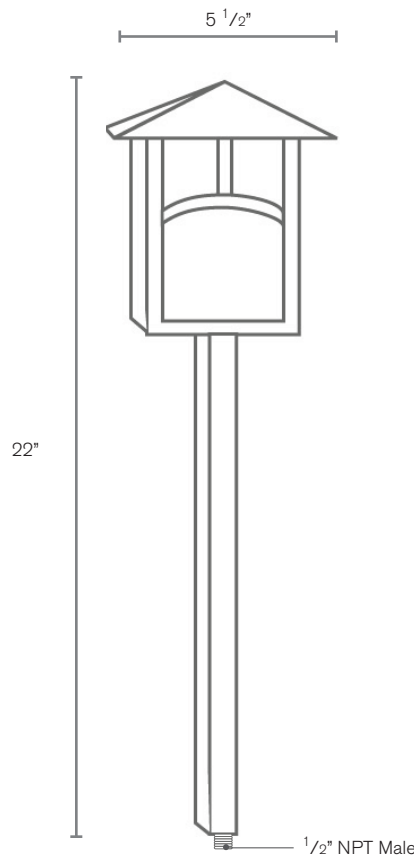

Model#	Finishes	Lumens	Color Temp.	Electrical
SPJ05-01	BR	125	2700K	8-15V
SPJ05-01	V = Verde M = Moss AG = Aged Brass MBR = Matte Bronze SB = Satin Brass GM = Gun Metal BR = Bronze R = Rusty PVDP = PVD Polished PVDS = PVD Satin NC = Natural Copper RC = Raw Copper	125 - 1000	2700K	8-15V 120V 277V

WWW.SPJLIGHTING.COM