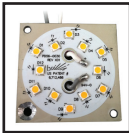

FB-MP1000
120V
10W
1000 LUMENS
WARM DIMMING