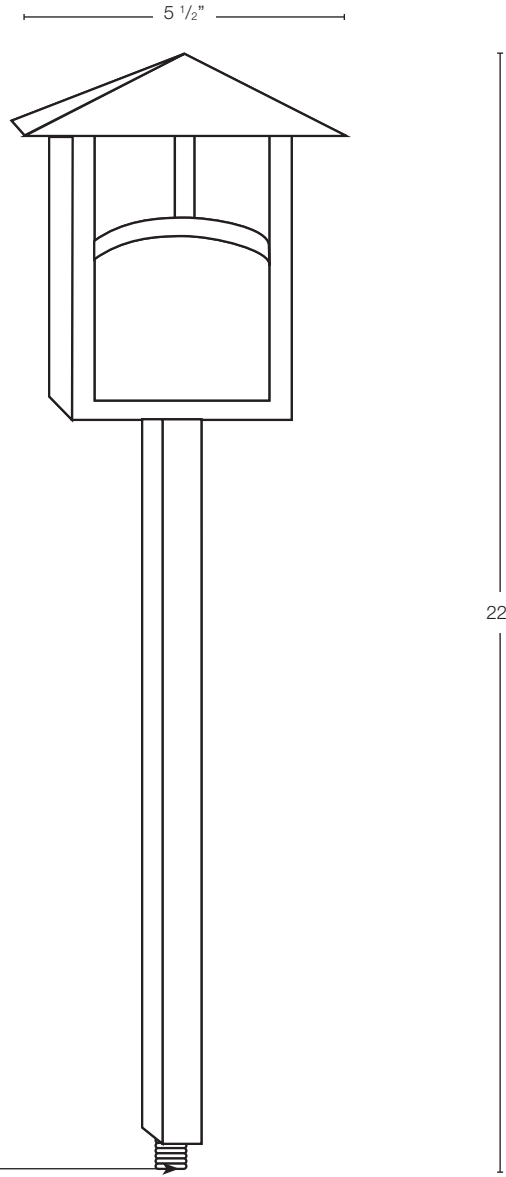

MODEL: **SPJ05-01**
 MATERIAL: **Solid Brass**
 FINISH SHOWN: **Matte Bronze**
 GLASS: **Honey Swirl**
 ELECTRICAL: **12V or 120V**
 SOCKET: **Single Contact Bayonet**
 MOUNTING: **1/2" NPT. Perma Post Recommended SPJ19-03**

ELECTRICAL

- 12V
- 120V
- 120V-277V

FINISHES

- Matte Bronze (MBR)
- Verde (V)
- Moss (M)
- Black (B)
- Rusty (R)
- Satin Brass (SB)
- Aged Brass (AG)
- Raw Copper (RC)
- Natural Copper (NC)

PVD PREMIUM

- PVD Polished (PVDP)
- PVD Satin (PVDS)
- PVD Graphite (PVDG)
- PVD Bronze (PVDBZ)
- PVD Black (PVDBL)

GLASS

- Clear
- Clear Seedy
- Frosted Seedy
- Frosted
- White Swirl
- White Iridescent
- Honey Swirl
- Honey Iridescent
- Rose Swirl
- Amber Mica

OVERLAYS

Wet Listed

Ordering Example

Customer Approval

Date

SPJ05-01-MBR-HS-120V