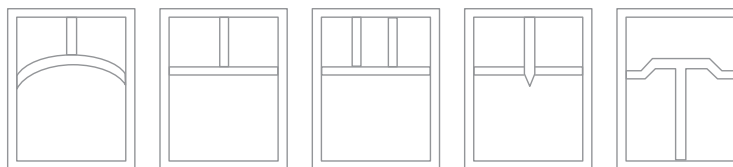

GLASS

- Clear
- Clear Seedy
- Frosted Seedy
- Frosted
- White Swirl
- White Iridescent
- Honey Swirl
- Honey Iridescent
- Rose Swirl
- Amber Mica

OVERLAYS

Wet Listed

Ordering Example

Customer Approval

Date

SPJ05-01-MBR-HS-120V