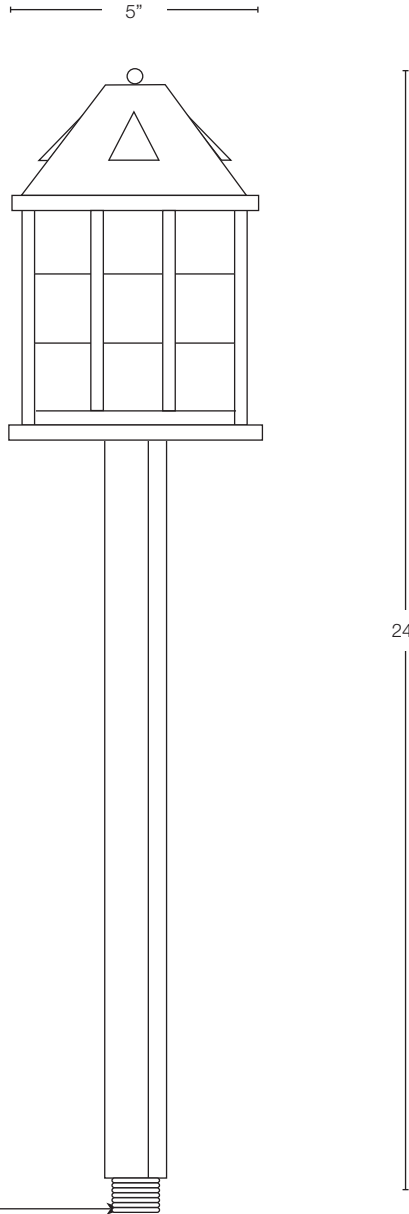

Wet Listed

Ordering Example

Customer Approval

Date

SPJ04-06-V-WS-120V