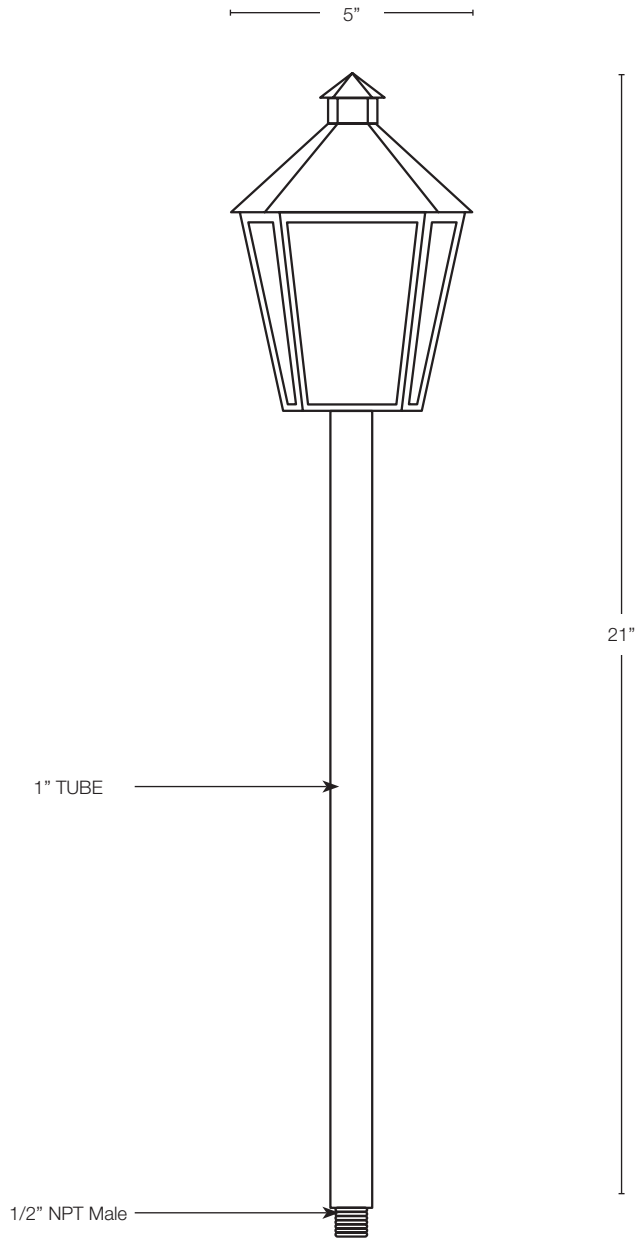

MODEL: SPJ04-05
MATERIAL: Solid Brass
FINISH SHOWN: Verde
GLASS: White Swirl
ELECTRICAL: 12V or 120V
SOCKET: (1) Light Candelabra
MOUNTING: 1/2" NPT. Perma Post Recommended SPJ19-03

LED OPTION

WATTAGE	LUMENS
<input type="checkbox"/> 6W	300

GLASS

- Clear
- Clear Seedy
- Frosted Seedy
- Frosted
- White Swirl
- White Iridescent
- Honey Swirl
- Honey Iridescent
- Rose Swirl

Wet Listed

Ordering Example

Customer Approval

Date

SPJ04-05-V-WS-120V