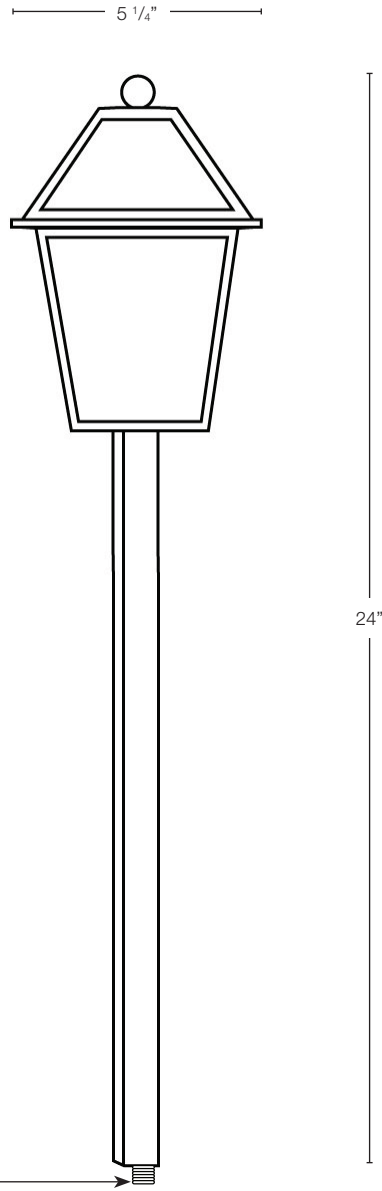

MODEL: SPJ04-04
MATERIAL: Solid Brass
FINISH SHOWN: Rusty
GLASS: Frosted
ELECTRICAL: 12V or 120V
SOCKET: (1) Light Candelabra
MOUNTING: 1/2" NPT. Perma Post Recommended SPJ19-03

LED OPTION

WATTAGE	LUMENS
<input type="checkbox"/> 6W	300

FINISHES

- Matte Bronze (MBR)
- Verde (V)
- Moss (M)
- Black (B)
- Rusty (R)
- Satin Brass (SB)
- Aged Brass (AG)
- Raw Copper (RC)
- Natural Copper (NC)

PVD PREMIUM

- PVD Polished (PVDP)
- PVD Satin (PVDS)
- PVD Graphite (PVDG)
- PVD Bronze (PVDBZ)
- PVD Black (PVDBL)

GLASS

- Clear
- Clear Seedy
- Frosted
- Frosted Seedy
- White
- White Iridescent
- Honey Swirl
- Honey Iridescent
- Rose Swirl
- White Swirl

Wet Listed

Ordering Example

Customer Approval

Date

SPJ04-04-R-F-120V