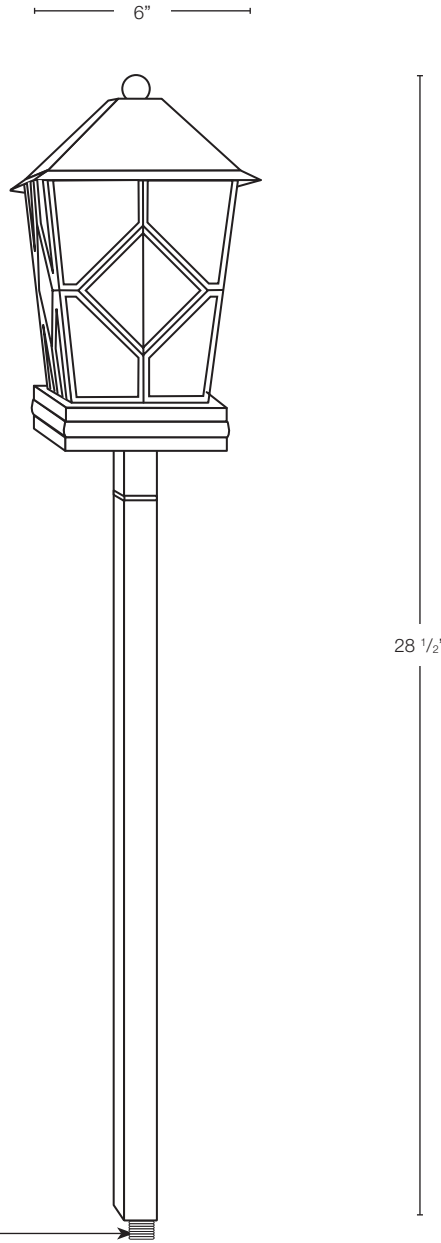

Wet Listed

Ordering Example

Customer Approval

Date

SPJ04-03-V-C-120V