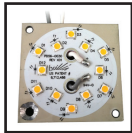

Electrical: Available in 8v-15v, 120v & 277v

Labels: ETL Standard Wet Label
C-ETL

Garden Light

DESCRIPTION

- Model#:** SPJ04-02
- Material:** Solid Brass
- Finish:** Specify
- Glass:** Specify
- Electrical:** 8-15V, 120V
- LED:** 2W - 10W
- Color Temp:** 2700K
- Lumen Range:** 125 - 1000
- Mounting:** 1/2" NPT.
Perma Post SPJ19-03 recommended

Unlimited LED Lumen Packages & Color Temperatures Available!

SPJ-2W-CB-C
2W
12V or 120V

FB-MP1000
120V
10W
1000 LUMENS
WARM DIMMING

Model#

SPJ04-02

SPJ04-02

Finishes

M