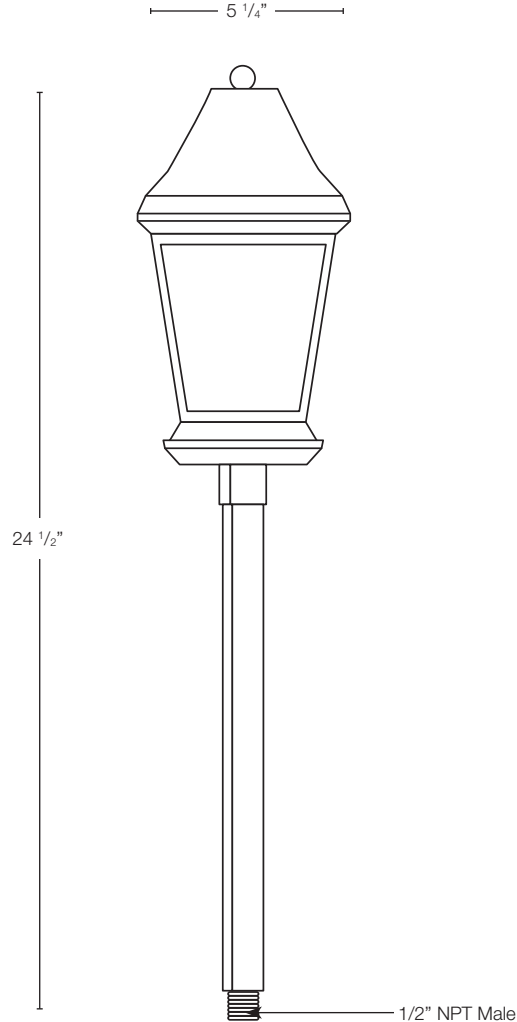

MODEL: **SPJ04-01**
 MATERIAL: **Solid Brass**
 FINISH SHOWN: **Bronze**
 GLASS: **Clear Seedy**
 ELECTRICAL: **12V or 120V**
 SOCKET: **(1) Light Candelabra**
 MOUNTING: **1/2" NPT. Perma Post Recommended SPJ19-03**

GLASS

- Clear
- Clear Seedy
- Frosted Seedy
- Frosted
- White Swirl
- White Iridescent
- Honey Swirl
- Honey Iridescent
- Rose Swirl

Wet Listed

Ordering Example

Customer Approval

Date

SPJ04-01-BR-CS-120V