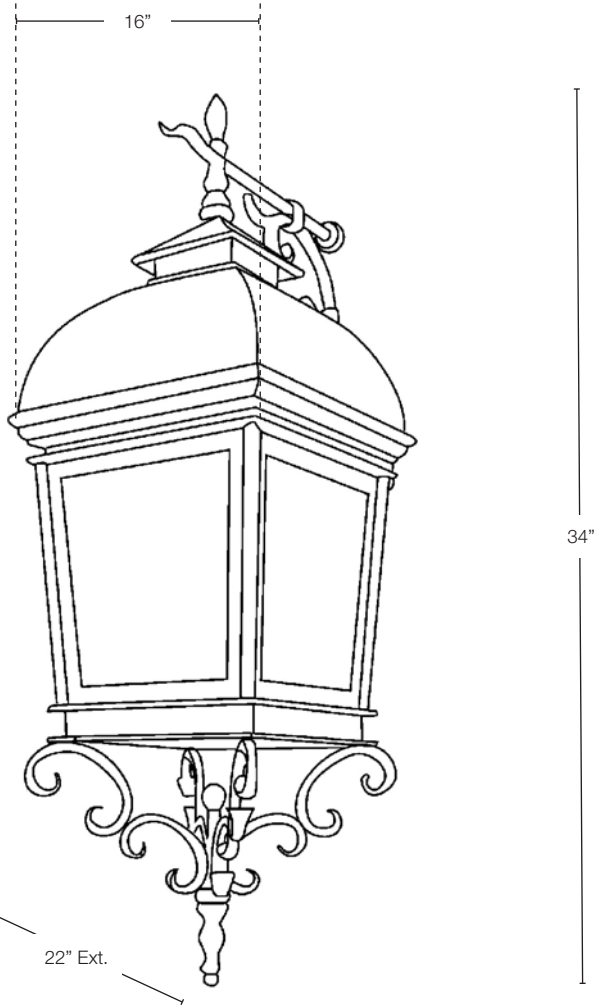

MODEL: **SPJ-WS4300**
 MATERIAL: **Solid Brass**
 FINISH SHOWN: **Rusty**
 GLASS: **Clear Seedy**
 ELECTRICAL: **12V or 120V**
 SOCKET: **3 Light Candelabra**
 MOUNTING: **Scroll**

LED OPTION

Integrated FB-RD8 Board & Driver
 (Standard)

GLASS

- Clear
- Clear Seedy
- Frosted Seedy
- Frosted
- White Swirl
- White Iridescent
- Honey Swirl
- Honey Iridescent
- Rose Swirl

Wet Listed

Ordering Example

Customer Approval

Date

SPJ-WS4300-R-CS-120V