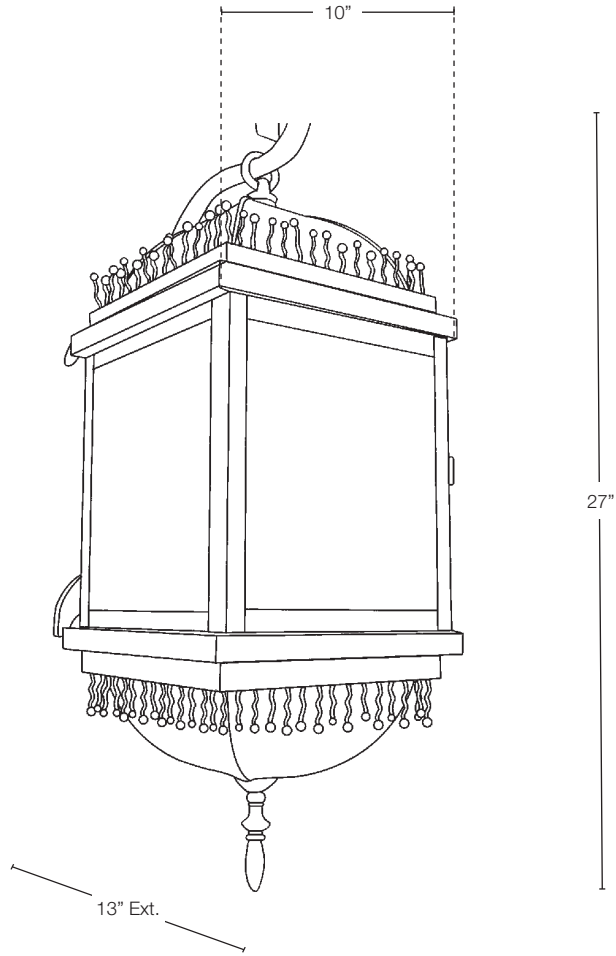

MODEL: **SPJ-WS4200**
 MATERIAL: **Solid Brass**
 FINISH SHOWN: **Rusty**
 GLASS: **Amber Mica**
 ELECTRICAL: **12V or 120V**
 SOCKET: **(3) Light Candelabra**
 MOUNTING: **Scroll**

LED OPTION

Integrated FB-RD8 Board & Driver
 (Standard)

GLASS

- Clear
- Clear Seedy
- Frosted
- Frosted
- White Swirl
- White
- Iridescent
- Honey Swirl
- Honey
- Iridescent
- Rose Swirl
- Amber Mica

Wet Listed

Ordering Example

Customer Approval

Date

SPJ-WS4200-R-AM-120V