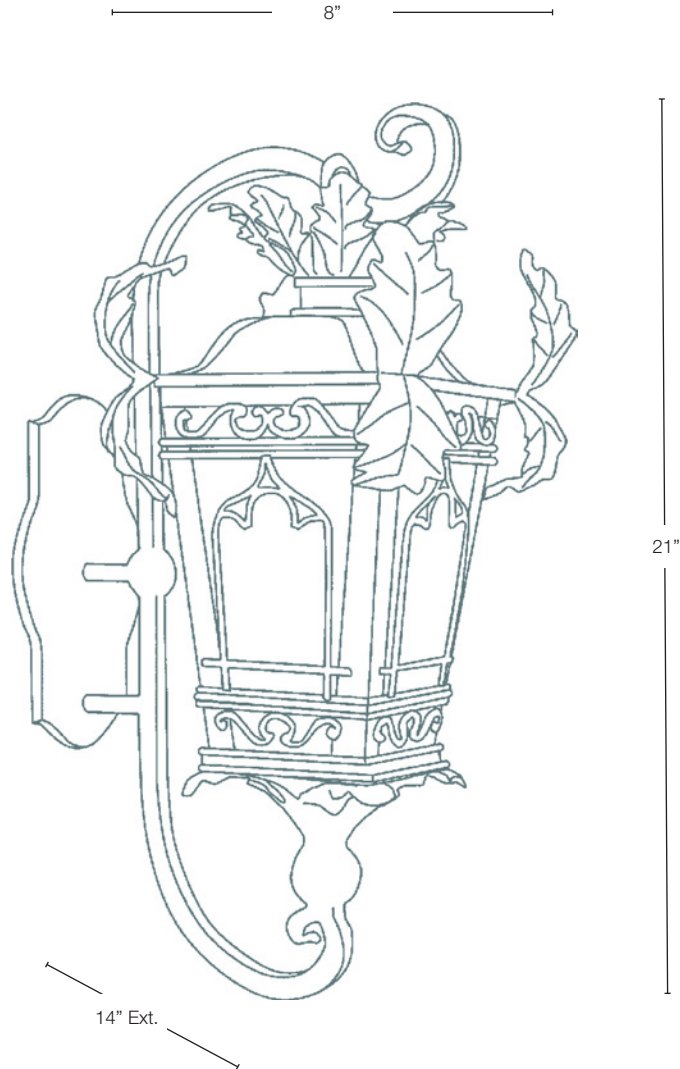

GLASS

- ☐ Clear
- ☐ Clear Seedy
- ☐ Frosted Seedy
- ☐ Frosted
- ☐ White Swirl
- ☐ Honey Swirl
- ☐ Honey Iridescent
- ☐ Rose Swirl

Wet Listed

Ordering Example

Customer Approval

Date

SPJ-WS3000-R-CS-120V