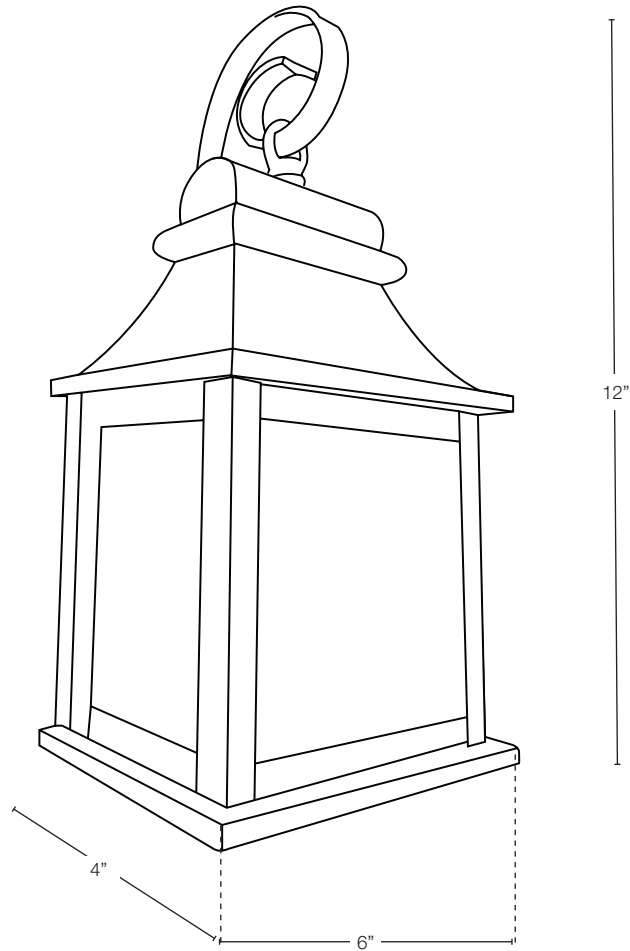

MODEL: **SPJ-WS2800**
 MATERIAL: **Solid Brass**
 FINISH SHOWN: **Verde**
 GLASS: **Clear Seedy**
 ELECTRICAL: **12V or 120V**
 SOCKET: **2 Light Candelabra**
 MOUNTING: **Scroll**

LED OPTION

Integrated FB-RD8 Board & Driver
(Standard)

GLASS

- Clear
- Clear Seedy
- Frosted Seedy
- Frosted
- White Swirl
- White Iridescent
- Honey Swirl
- Honey Iridescent
- Rose Swirl

Wet Listed

Ordering Example

Customer Approval

Date

SPJ-WS2800-V-CS-120V