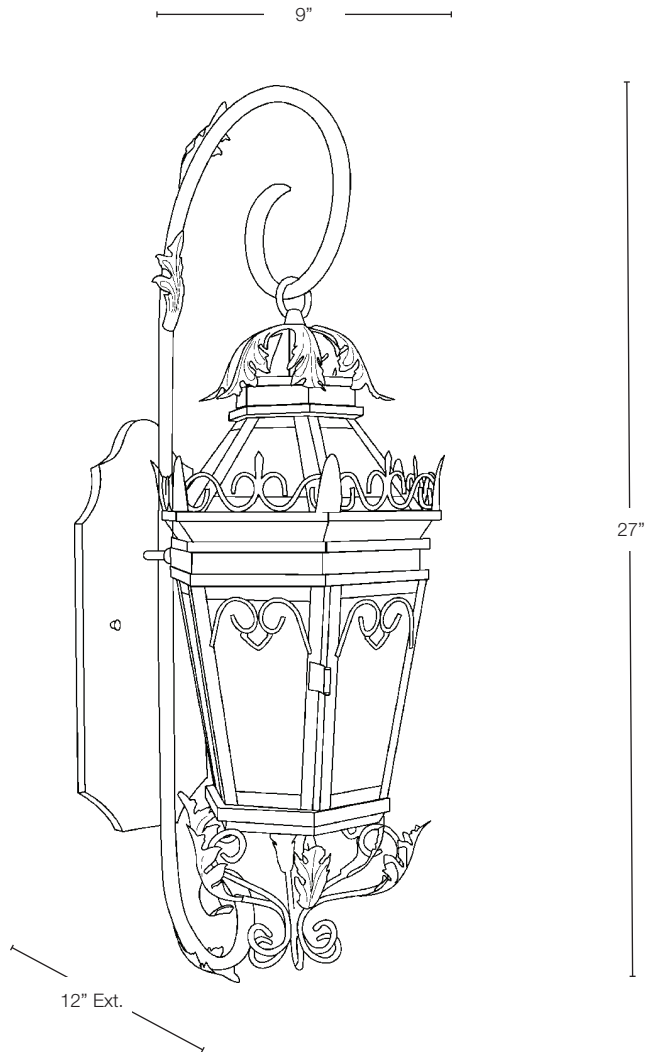

Wet Listed

Ordering Example

Customer Approval

Date

SPJ-WS2200-MBR-CS-120V