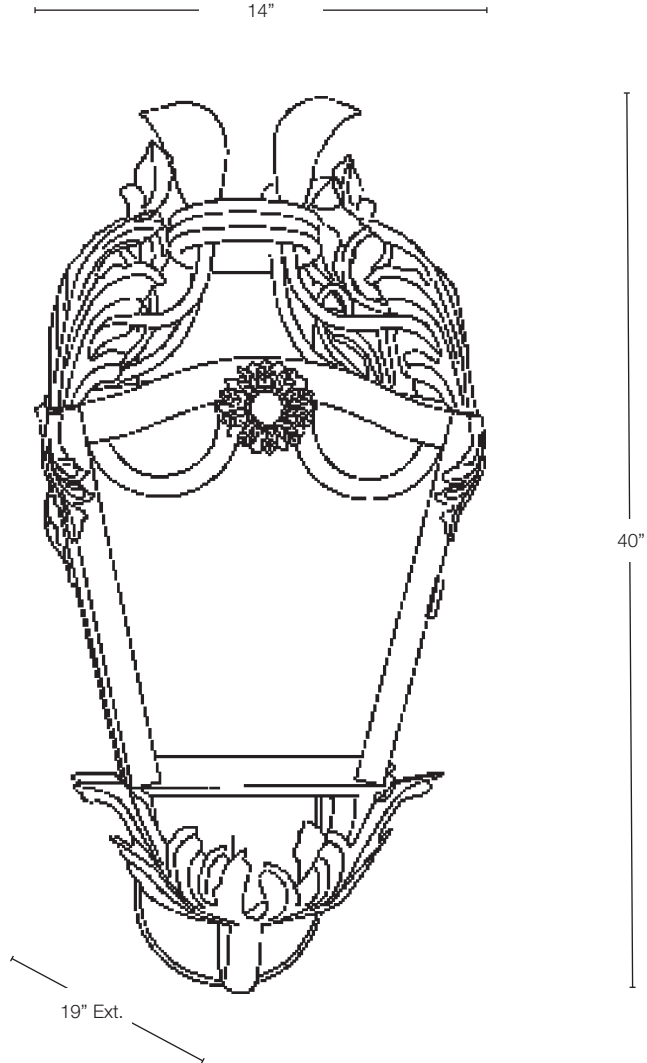

MODEL: **SPJ-WS200**
 MATERIAL: **Solid Brass**
 FINISH SHOWN: **Verde**
 GLASS: **Clear Seedy**
 ELECTRICAL: **12V or 120V**
 SOCKET: **3 Light Candelabra**
 MOUNTING: **Scroll**

LED OPTION

Integrated FB-RD8 Board & Driver
(Standard)

ELECTRICAL

- 12V
- 120V
- 120V-277V

FINISHES

- Matte Bronze (MBR)
- Verde (V)
- Moss (M)
- Black (B)
- Rusty (R)
- Satin Brass (SB)
- Aged Brass (AG)
- Raw Copper (RC)
- Natural Copper (NC)

PVD PREMIUM

- PVD Polished (PVDP)
- PVD Satin (PVDS)
- PVD Graphite (PVDG)
- PVD Bronze (PVDBZ)
- PVD Black (PVDBL)

GLASS

- Clear
- Clear Seedy
- Frosted Seedy
- Frosted
- White Swirl
- White Iridescent
- Honey Swirl
- Honey Iridescent
- Rose Swirl

Wet Listed

Ordering Example

Customer Approval

Date

SPJ-WS200-V-CS-120V