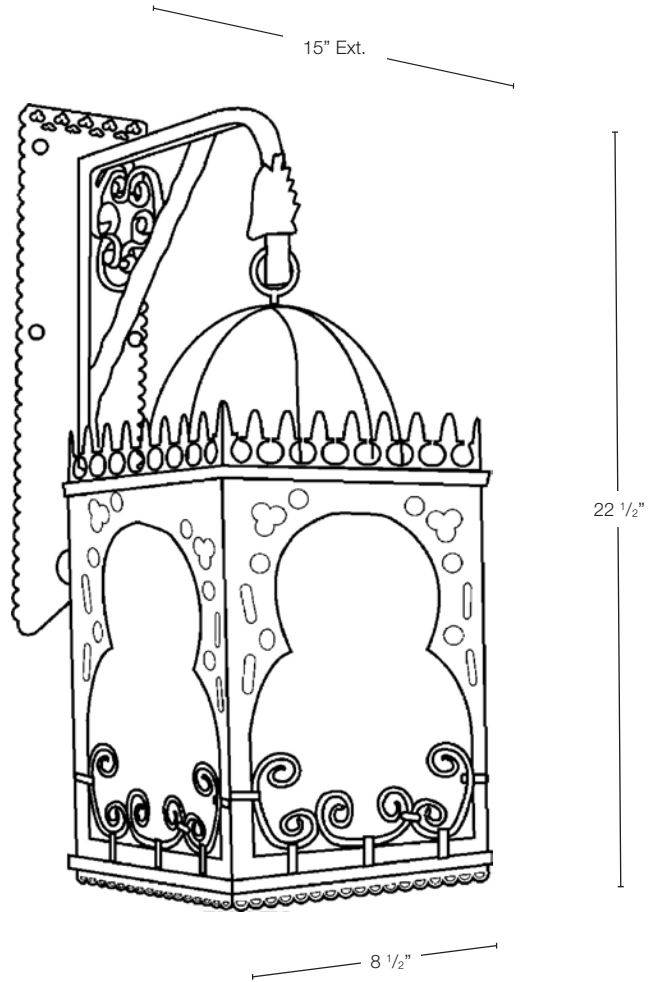

GLASS

- ☐ Clear
- ☐ Clear Seedy
- ☐ Frosted Seedy
- ☐ Frosted
- ☐ White Swirl
- ☐ Honey Swirl
- ☐ Honey Iridescent
- ☐ Rose Swirl

Wet Listed

Ordering Example

Customer Approval

Date

SPJ-WS1300-R-FS-120V