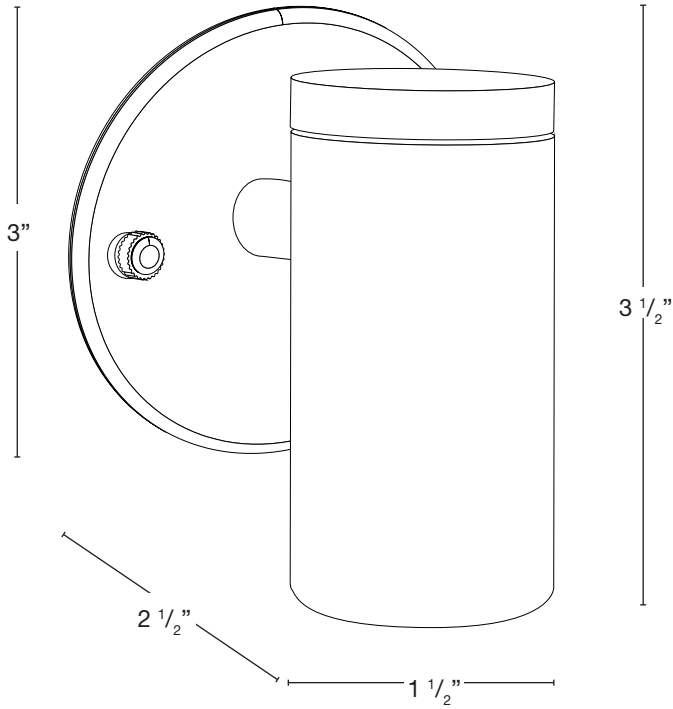

Custom options are available

ELECTRICAL

- 12V
- 120V

OPTICS

- SPOT 19d
- FLOOD 38d
- WIDE FLOOD 54d
- WIDE ANGLE FLOOD 120d

Wet Listed

Ordering Example

Customer Approval