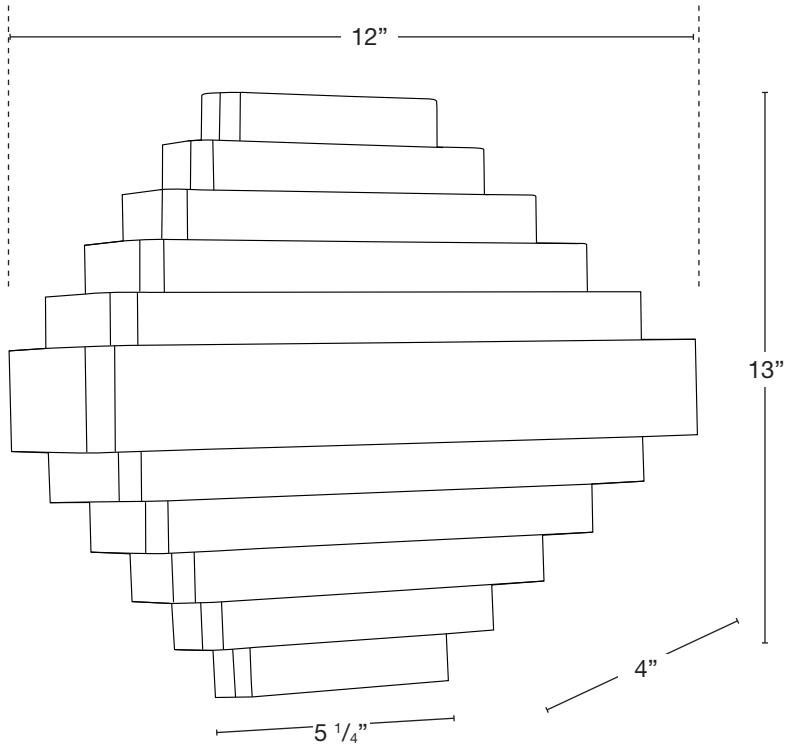

ELECTRICAL

☐ 12V	☐ 120V

Wet Listed

Ordering Example

Customer Approval

Date

SPJ-WMB12-B-10W-27K-120V