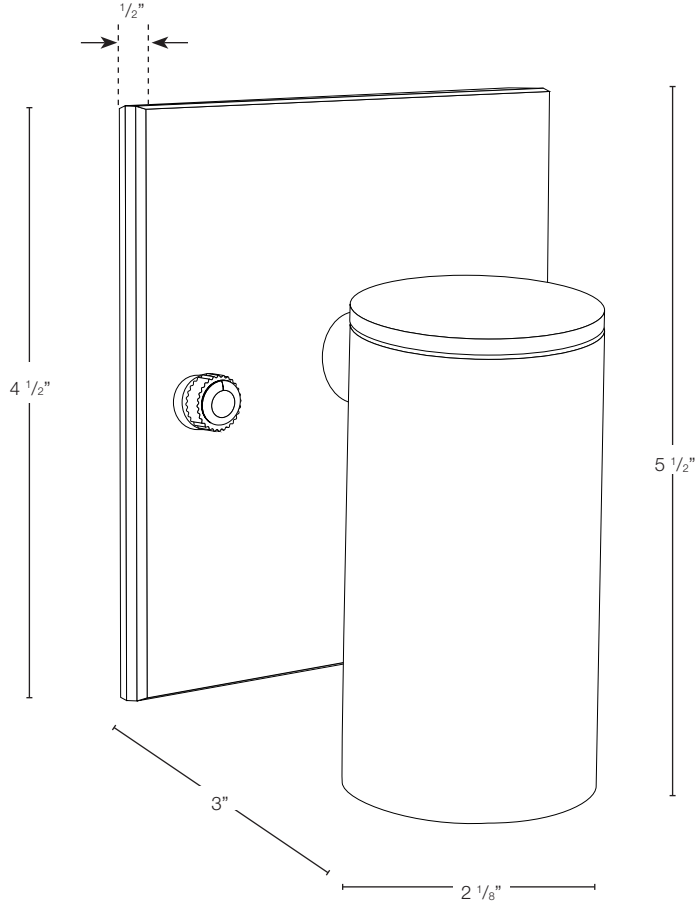

- 12V 120V

OPTICS

- SPOT 19d
- FLOOD 38d
- WIDE FLOOD 54d
- WIDE ANGLE FLOOD 120d

Wet Listed

Ordering Example

Customer Approval

Date

SPJ-WMA-SQ-RC-8W-27K-12V